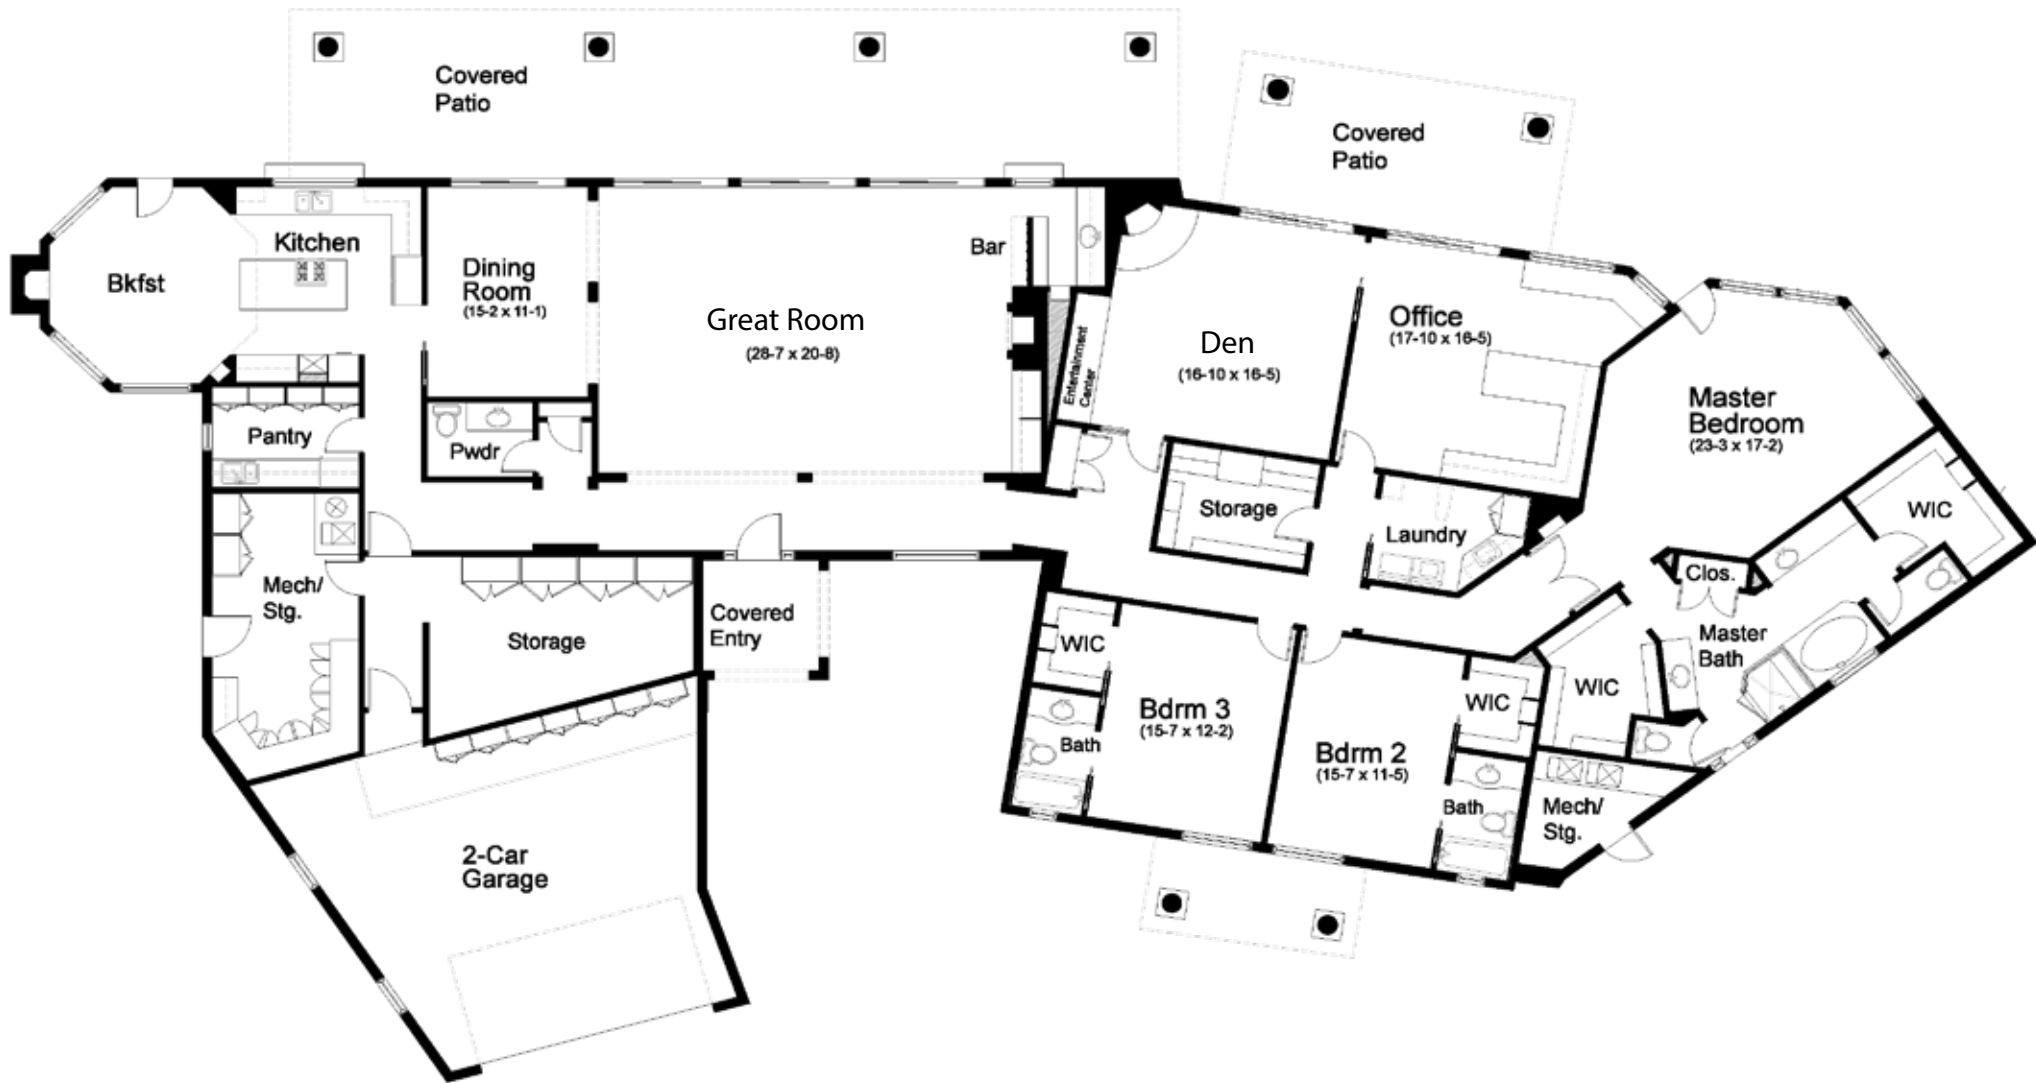

Pinnacle Peak Country Club

North Scottsdale

Russ
Lyon

Sotheby's
INTERNATIONAL REALTY

Cell: 602-320-8415
E-mail: Lucky@RussLyon.com

8228 E Candelaria Drive
Scottsdale, Arizona 85255