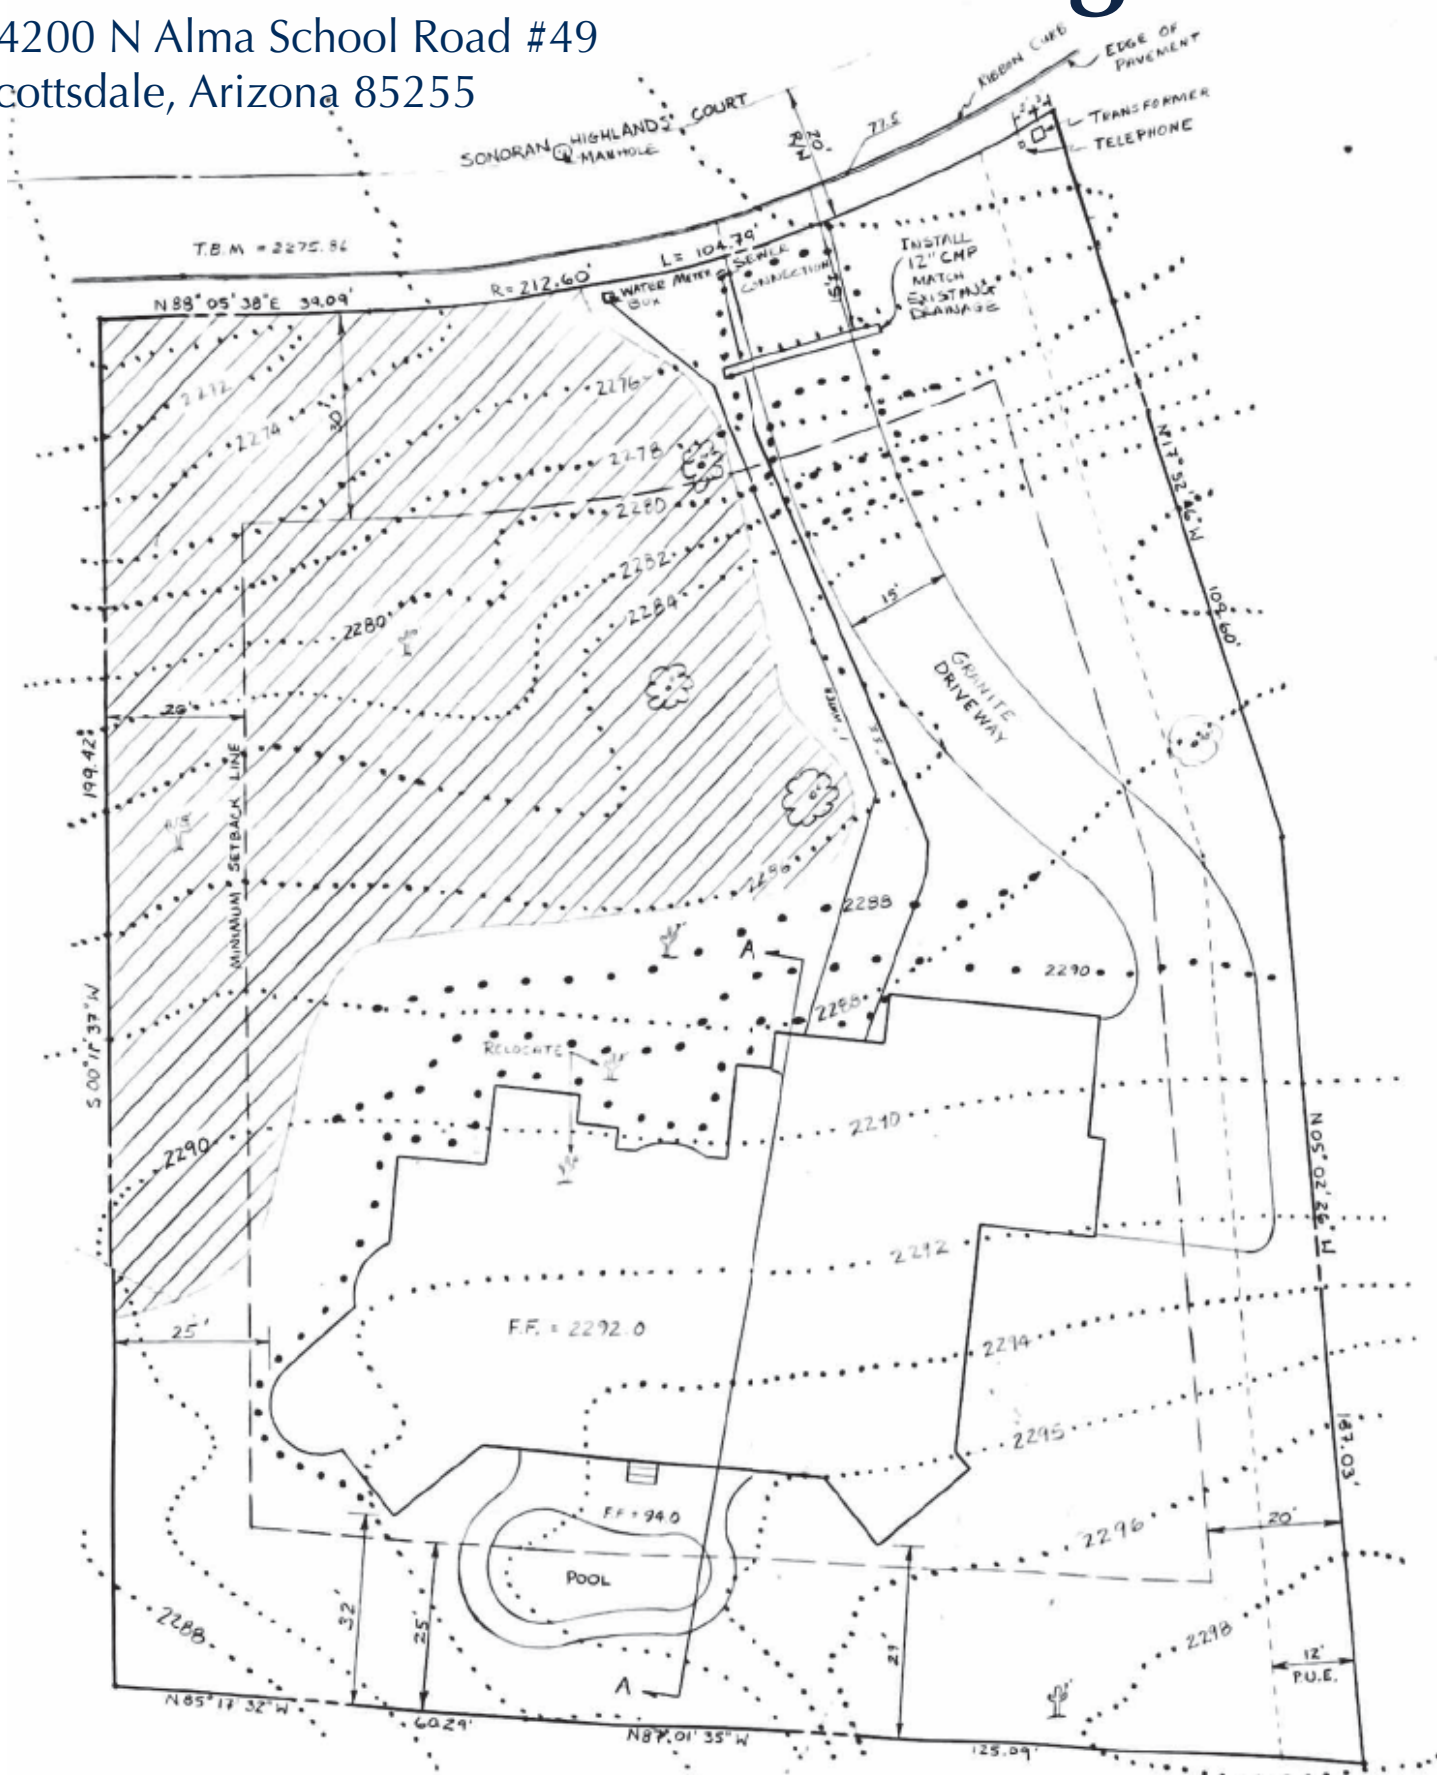

Sonoran Highlands

24200 N Alma School Road #49
Scottsdale, Arizona 85255

Russ Lyon | Sotheby's INTERNATIONAL REALTY

602-320-8415
Lucky@RussLyon.com
LisaLucky.com

The Luckys
NORTH SCOTTSDALE