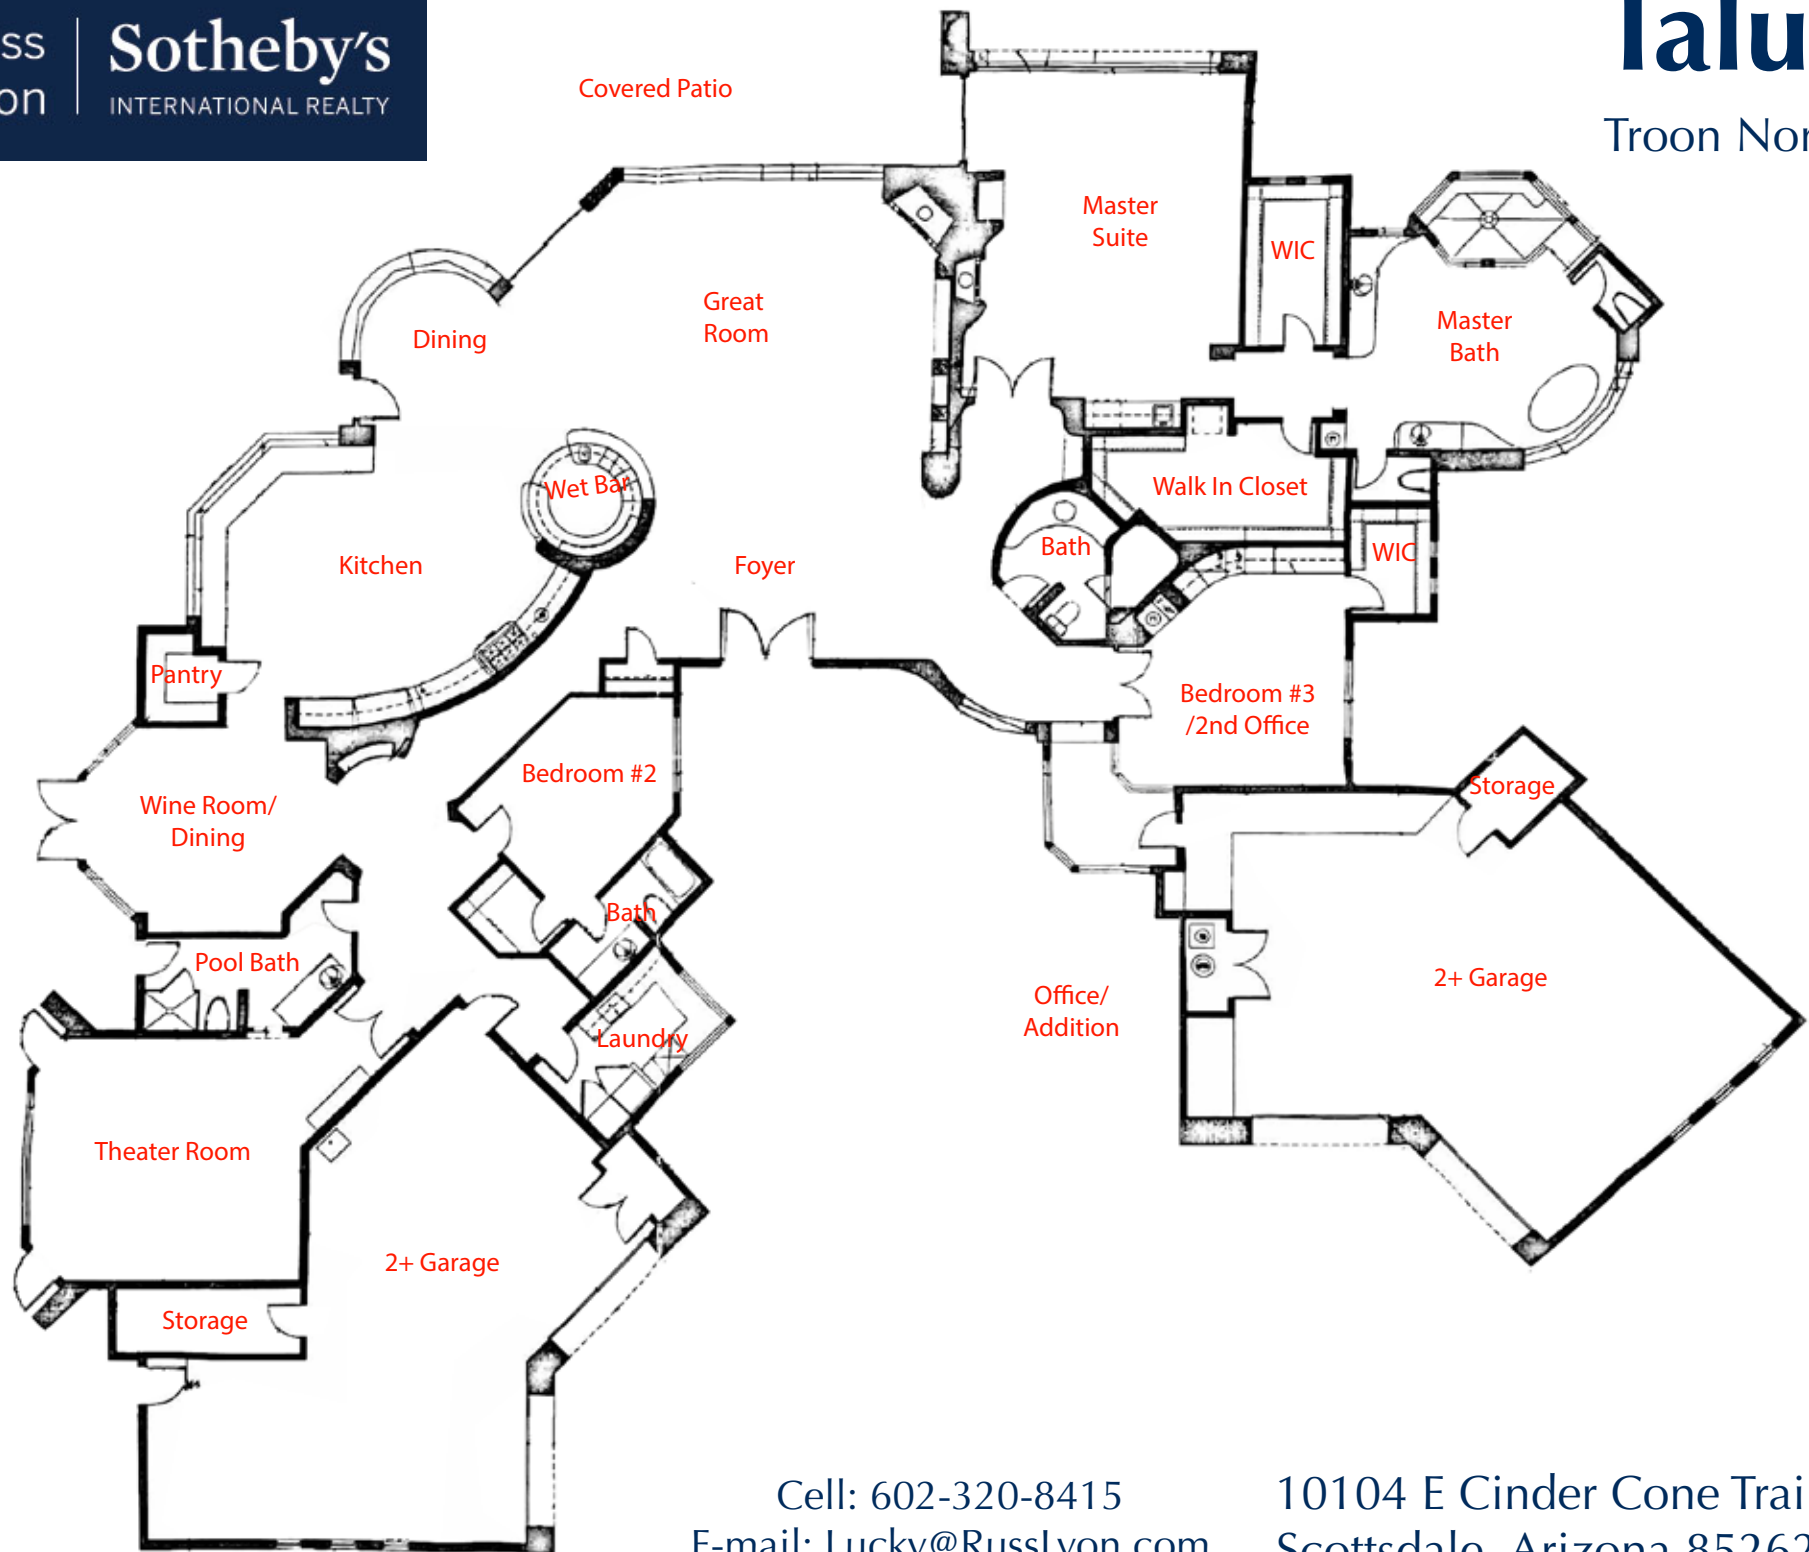

Russ
Lyon

Sotheby's
INTERNATIONAL REALTY

Talus

Tron North

Cell: 602-320-8415
E-mail: Lucky@RussLyon.com

10104 E Cinder Cone Trail
Scottsdale, Arizona 85262

EQUAL HOUSING OPPORTUNITY