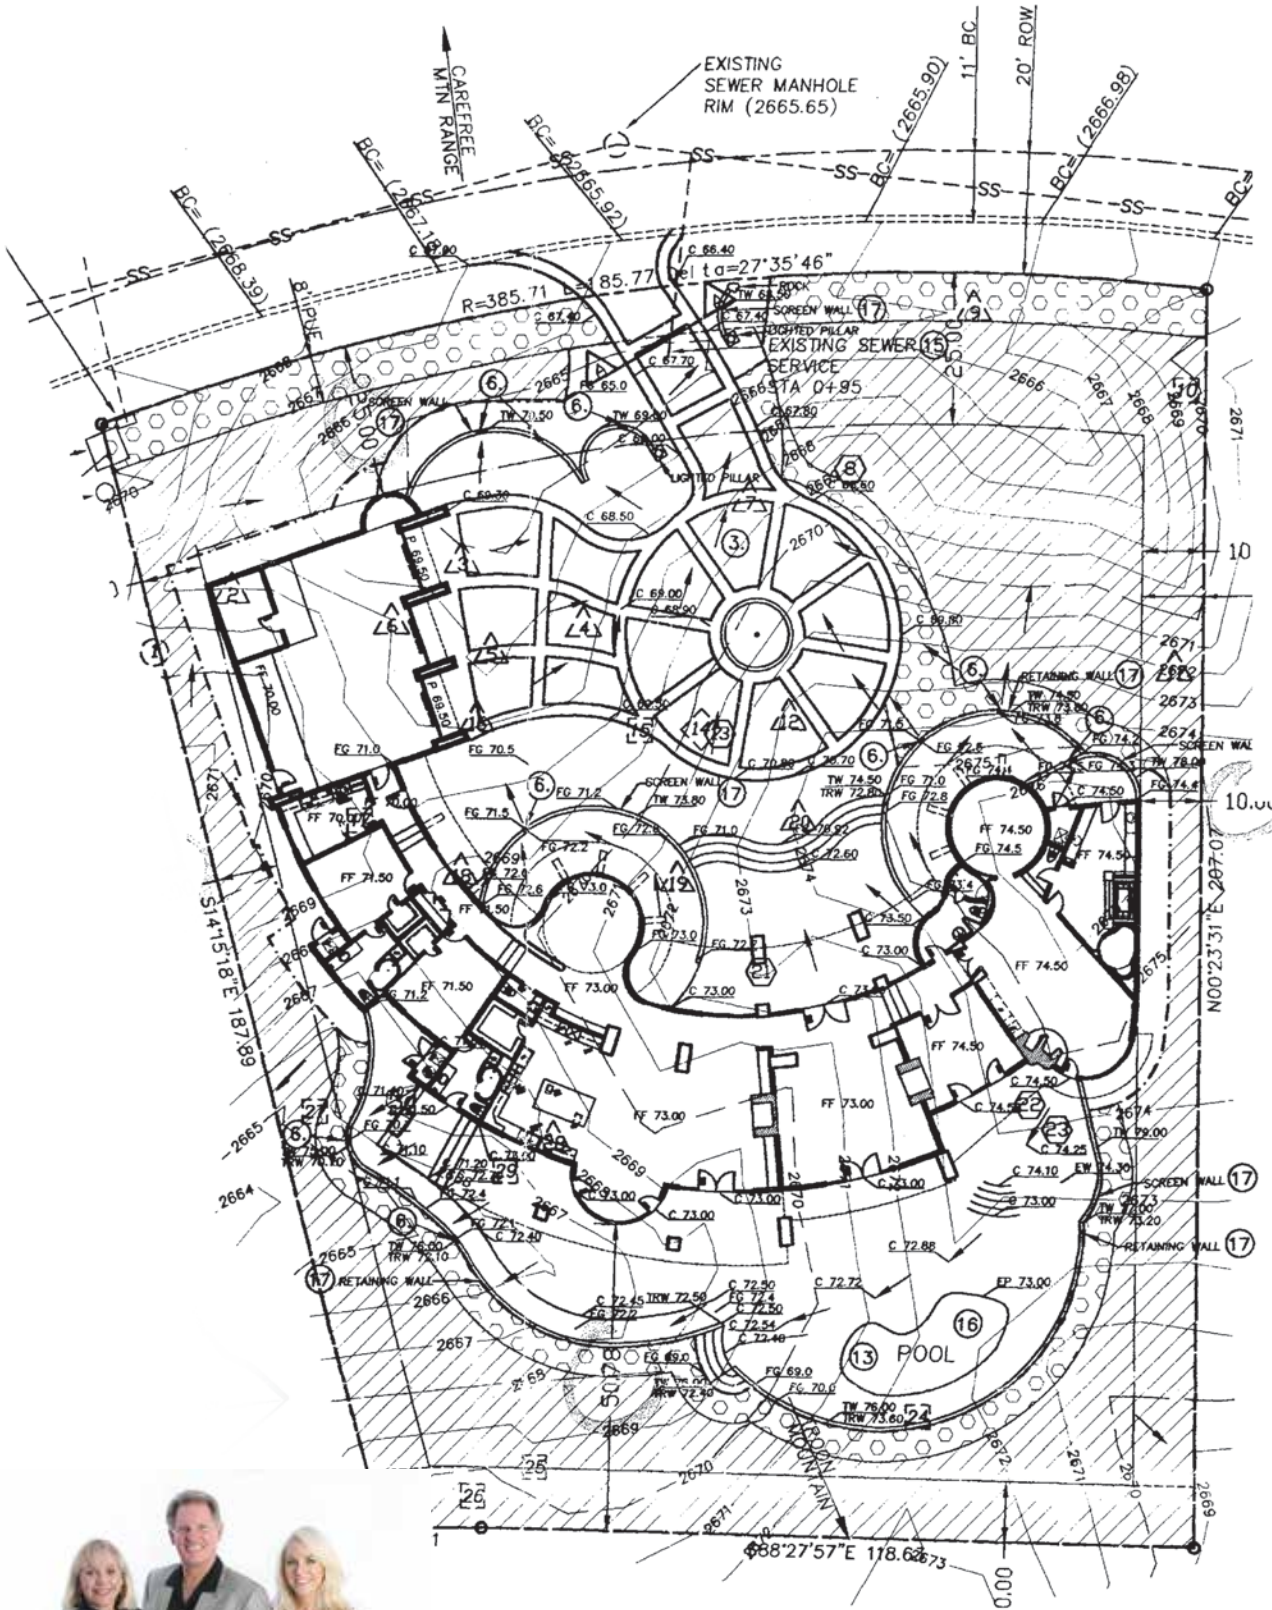

# Site Plan

10663 E Mark Lane  
Scottsdale, Arizona 85262

# Pinnacle Canyon

at Troon North