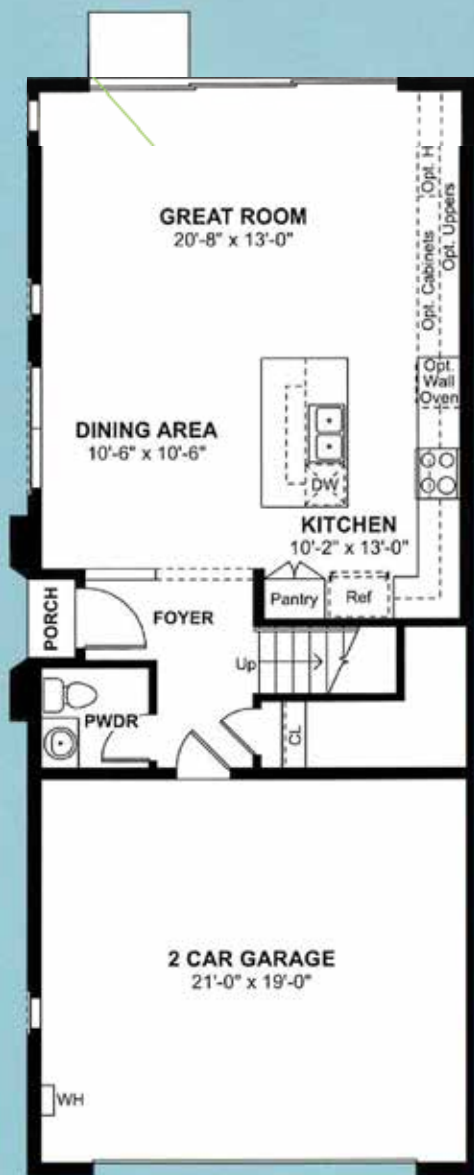

Pinnacle at Silverstone

7340 E Casita Del Rio Drive
Scottsdale, Arizona 85255

Roof Top Deck

Russ
Lyon

Sotheby's
INTERNATIONAL REALTY

Cell: 602-320-8415
E-mail: Lucky@RussLyon.com

LisaLucky.com