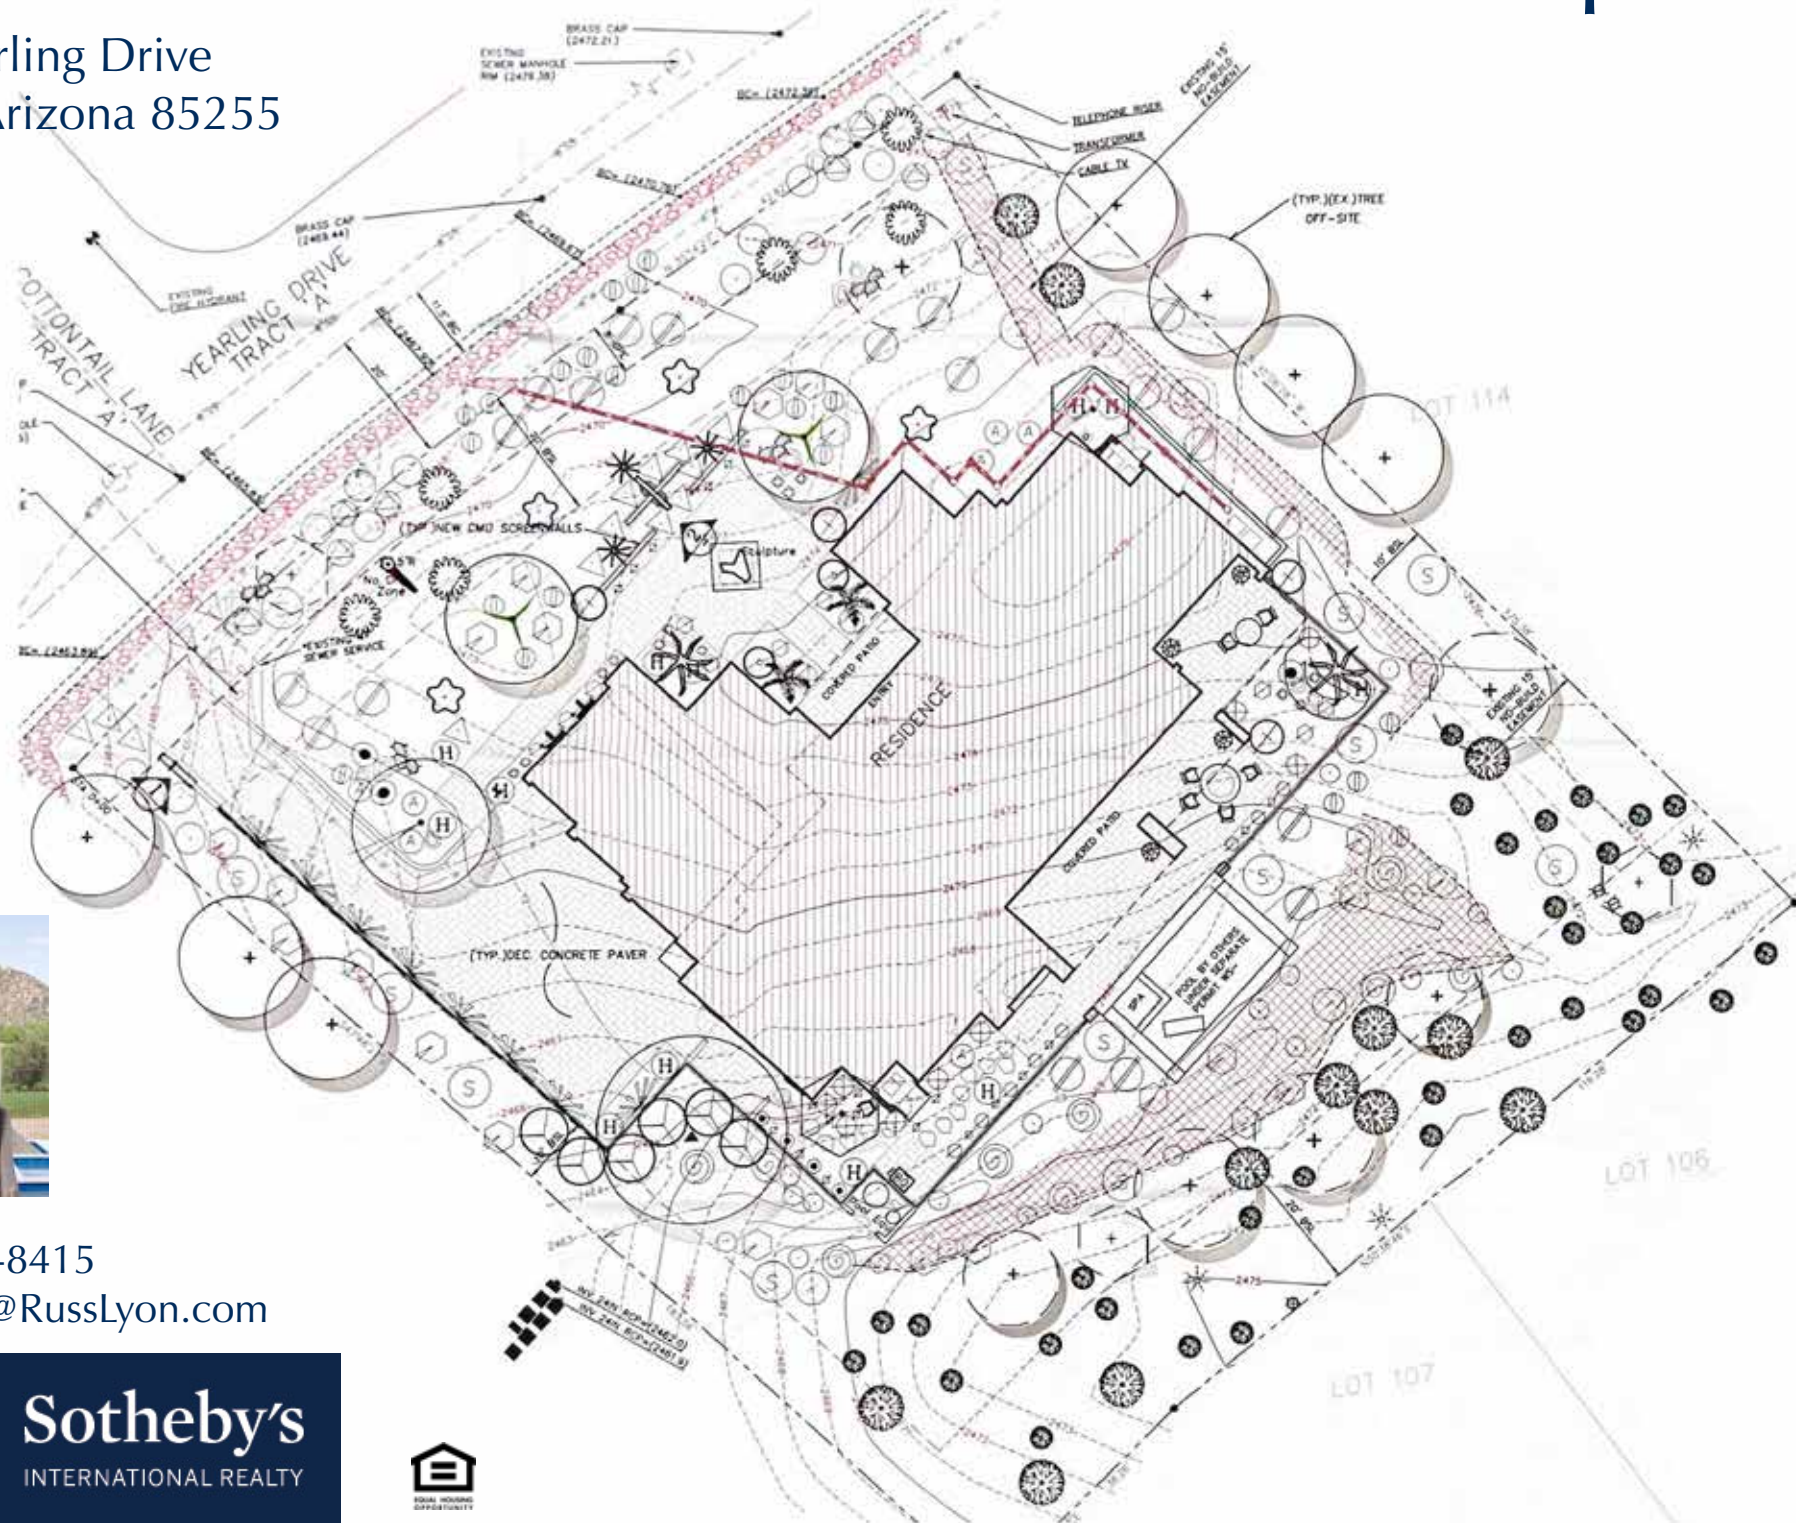

Windy Walk Estates

10667 E Yearling Drive
Scottsdale, Arizona 85255

Landscape Plan

Cell: 602-320-8415
E-mail: Lucky@RussLyon.com