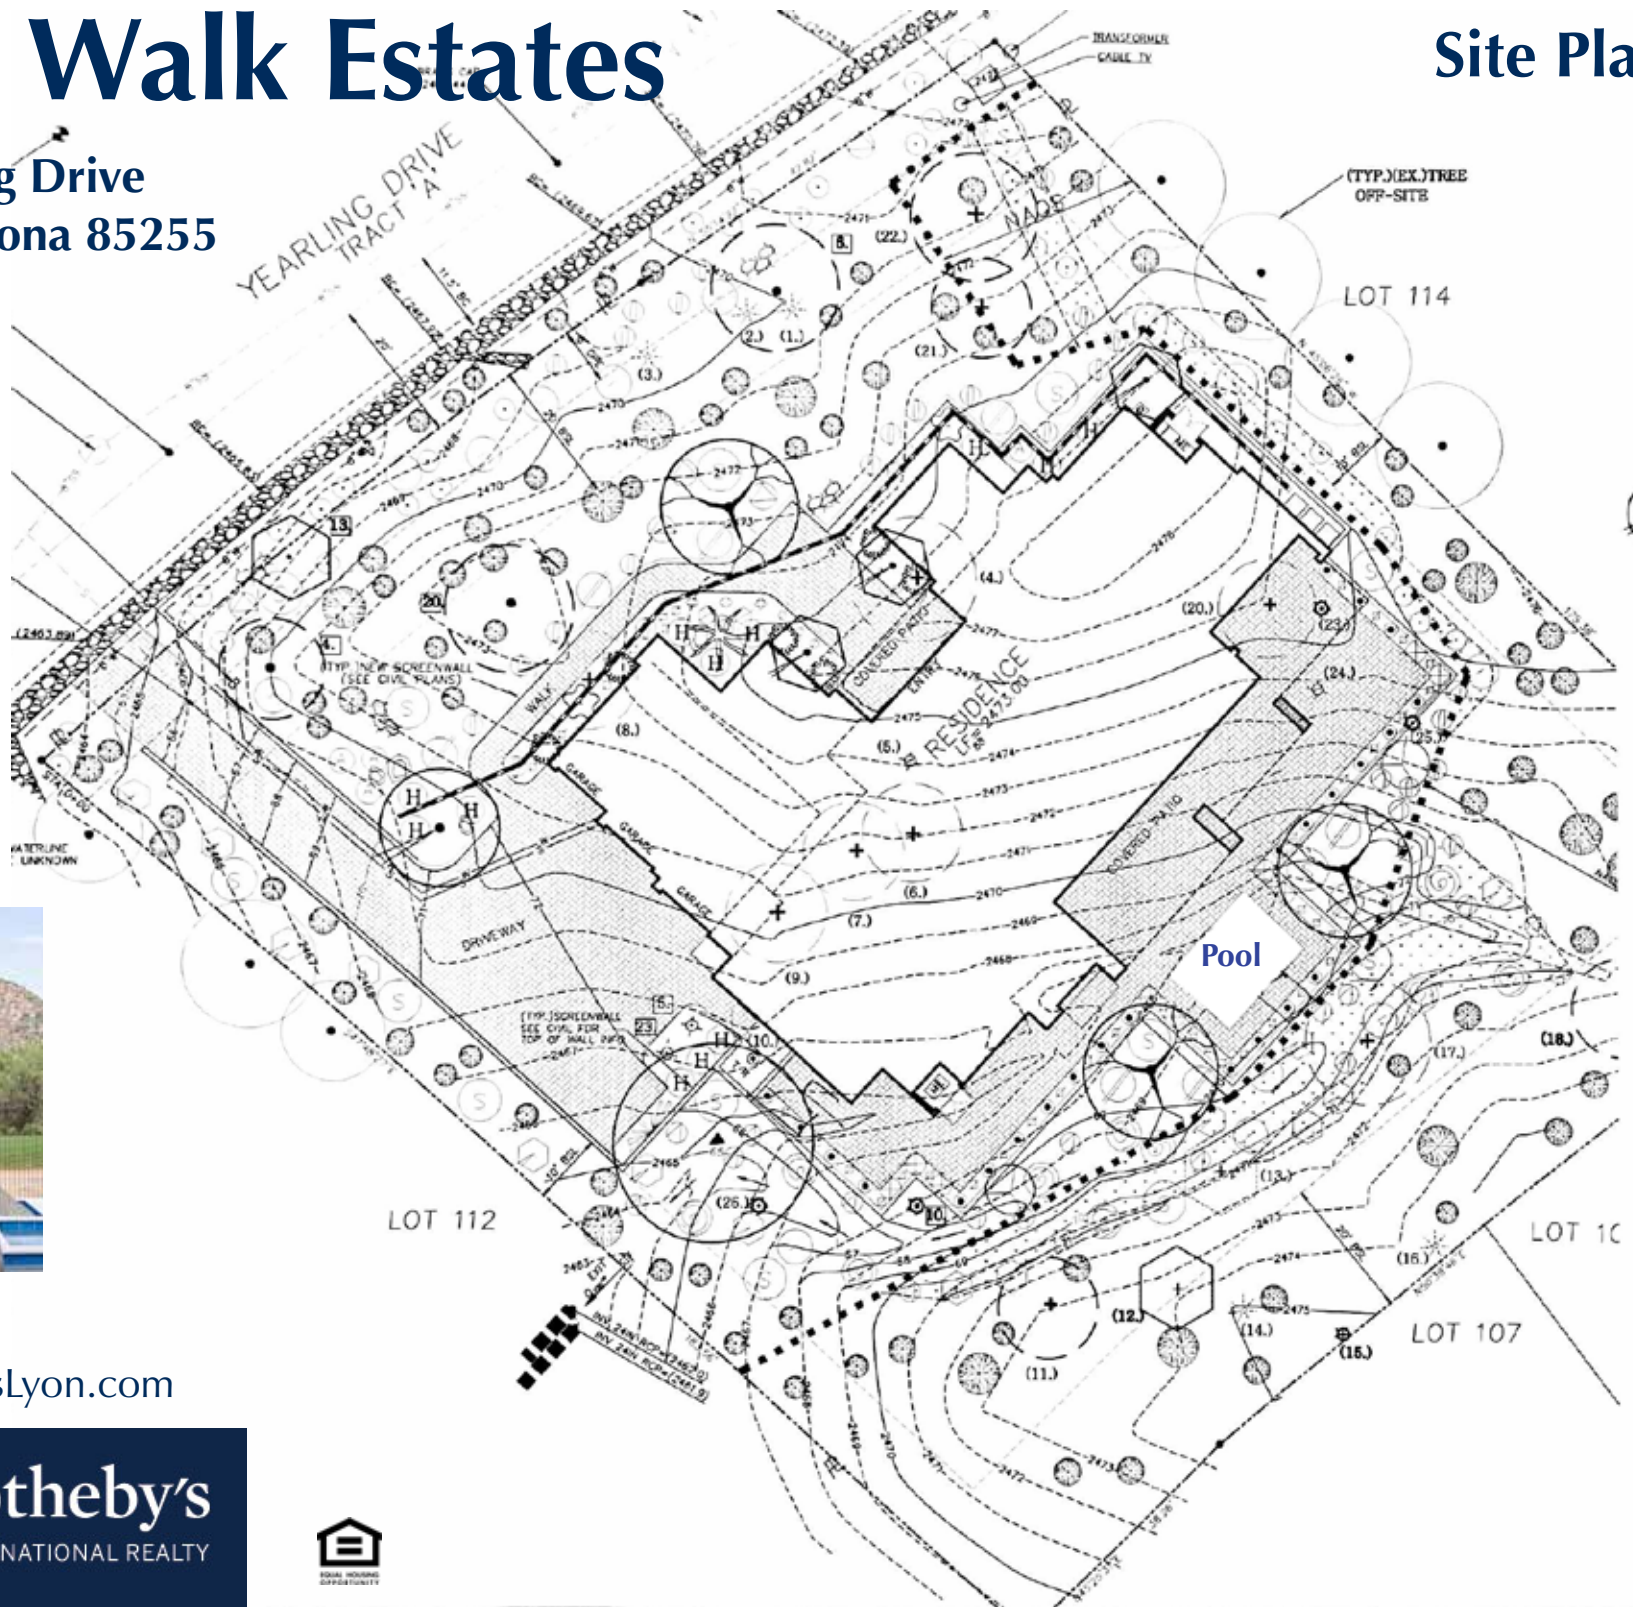

# Windy Walk Estates

## Site Plan

10667 E Yearling Drive  
Scottsdale, Arizona 85255

Cell: 602-320-8415  
E-mail: Lucky@RussLyon.com