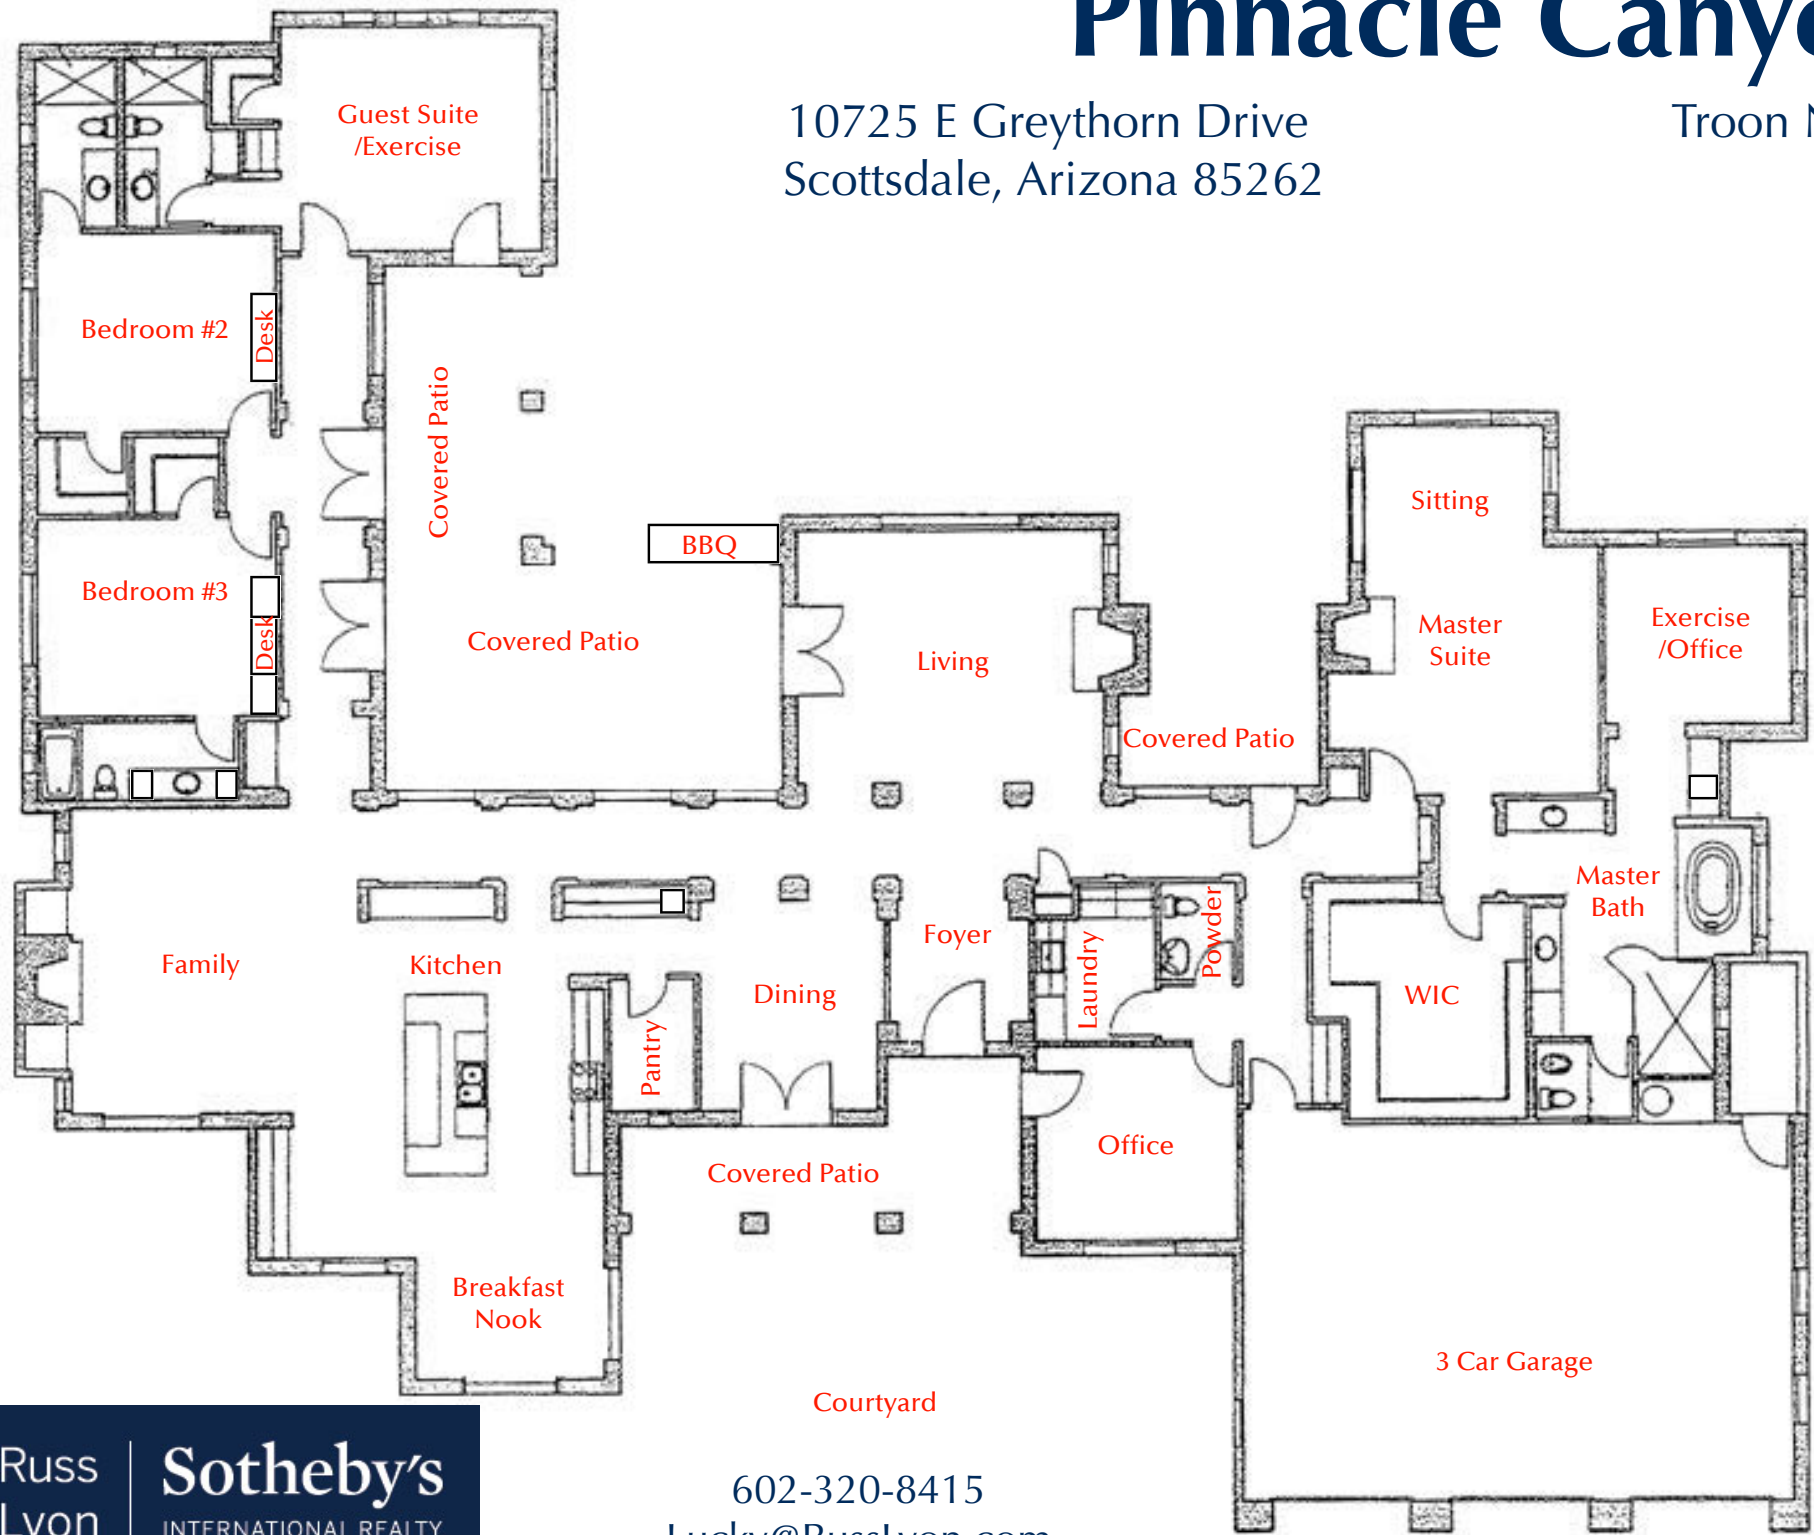

# Pinnacle Canyon

10725 E Greythorn Drive  
Scottsdale, Arizona 85262

Troon North

Courtyard

Russ Lyon | Sotheby's  
INTERNATIONAL REALTY

602-320-8415  
Lucky@RussLyon.com