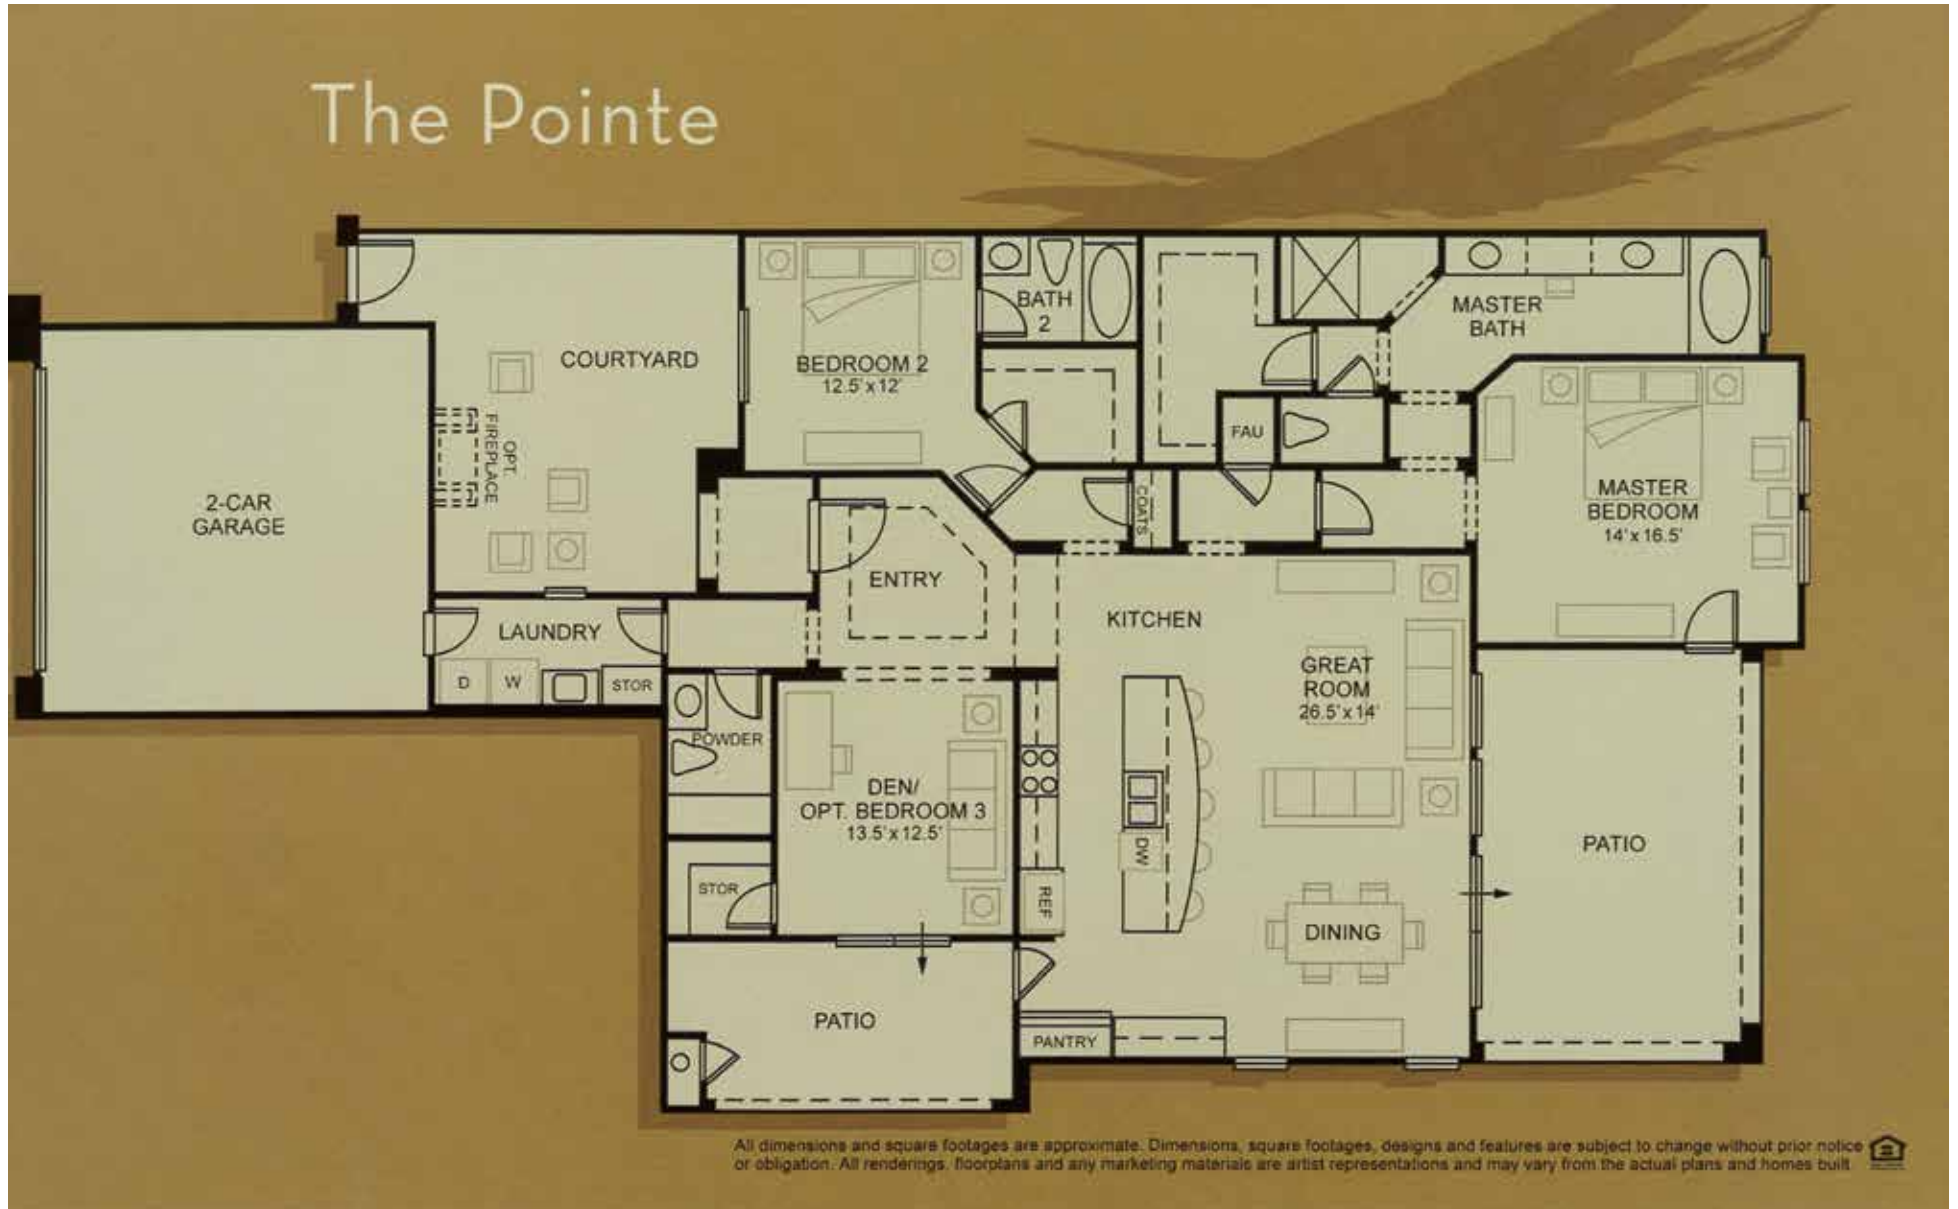

Pinnacle Pointe

North Scottsdale

Russ
Lyon

Sotheby's
INTERNATIONAL REALTY

Cell: 602-320-8415
E-mail: Lucky@RussLyon.com

27000 N Alma School Pkwy 1024
Scottsdale, Arizona 85262