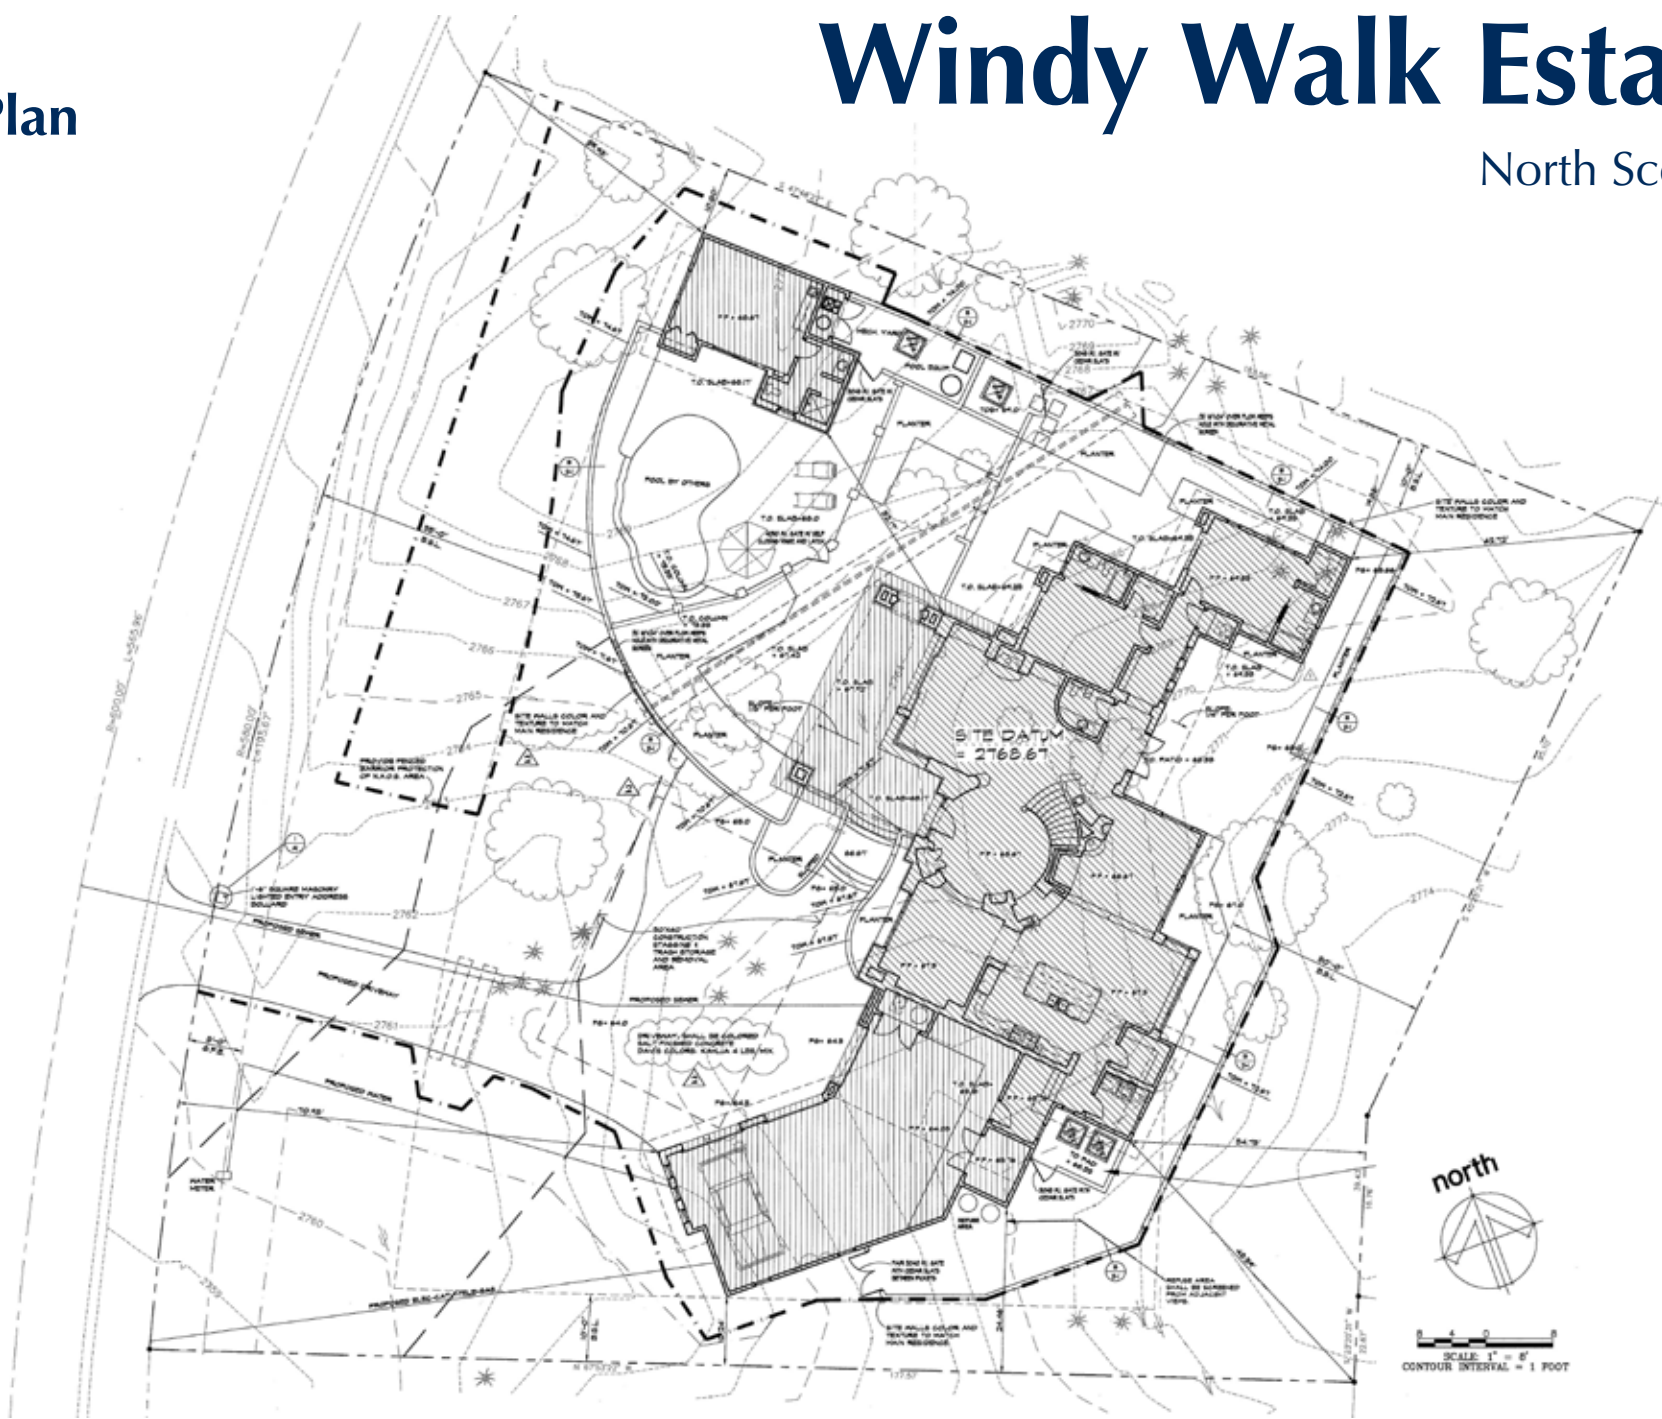

Windy Walk Estates

North Scottsdale

Site Plan

Russ Lyon | Sotheby's INTERNATIONAL REALTY

Cell: 602-320-8415
E-mail: Lucky@RussLyon.com

10637 E Yearling Drive
Scottsdale, Arizona 85255