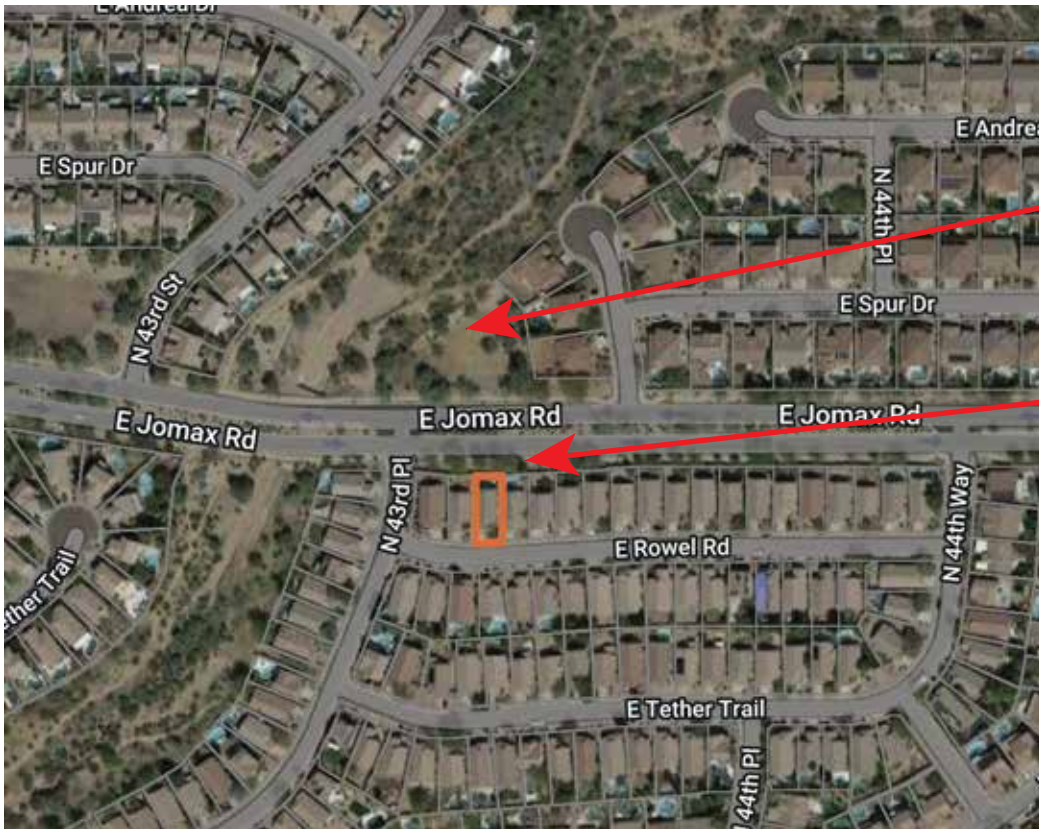

Aerial

Tatum Highlands

4316 E Rowel Road, Phoenix, AZ 85050

Open Space

Subject Property

The Luckys

NORTH SCOTTSDALE

Lisa: 602-320-8415
Matt: 480-390-0445
Laura: 480-390-5044