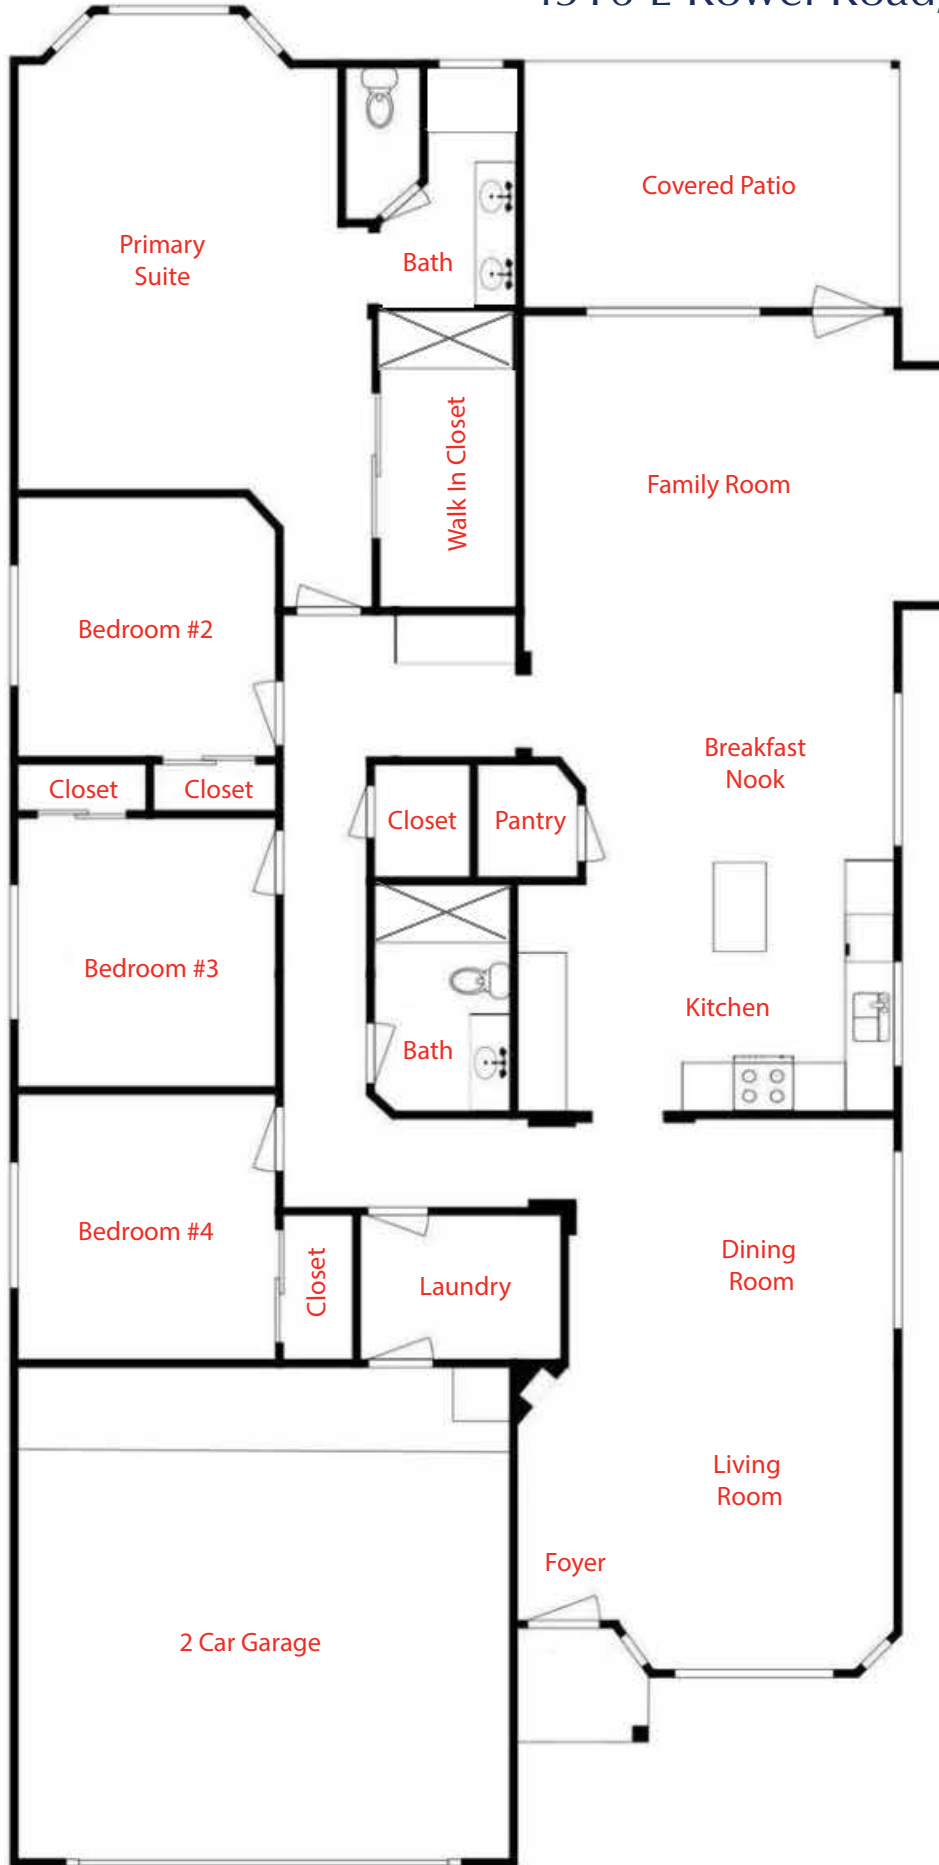

Floor Plan

Tatum Highlands

4316 E Rowel Road, Phoenix, AZ 85050

The Luckys
NORTH SCOTTSDALE

602-320-8415
Lucky@RussLyon.com