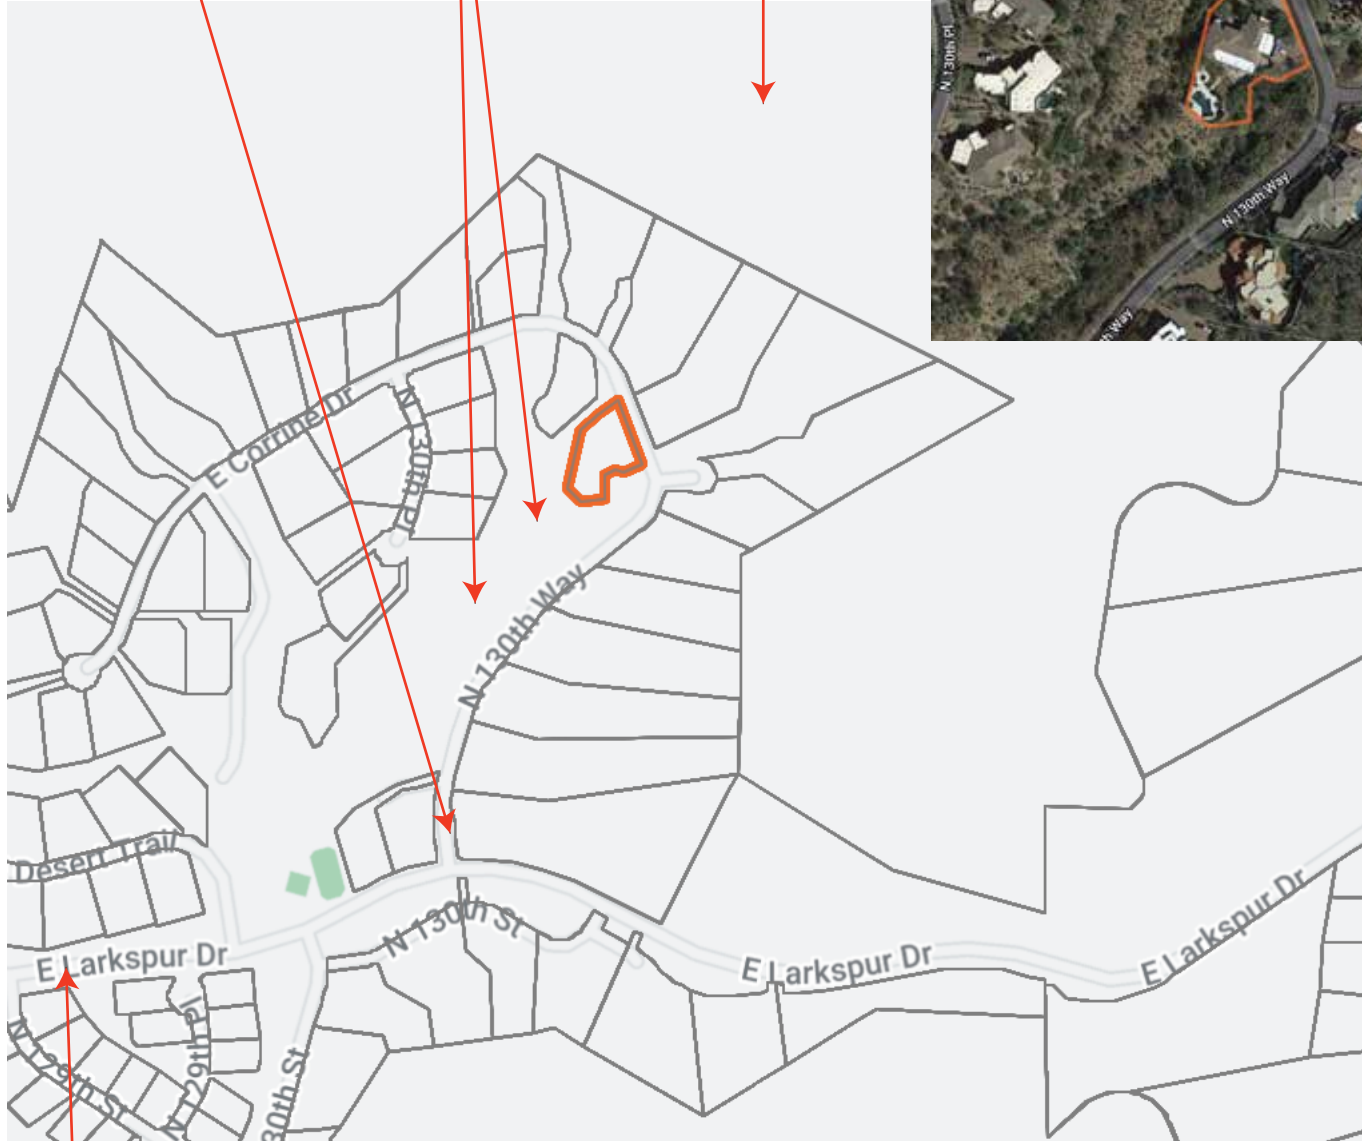

# Scottsdale Mountain

The Canyons

Natural Area Open Space

Gated Entry to The Canyons

McDowell Mountains

Street that leads to Owners Only Entry

12928 N 130th Way  
Scottsdale, Arizona 85259

**The Luckys**  
NORTH SCOTTSDALE