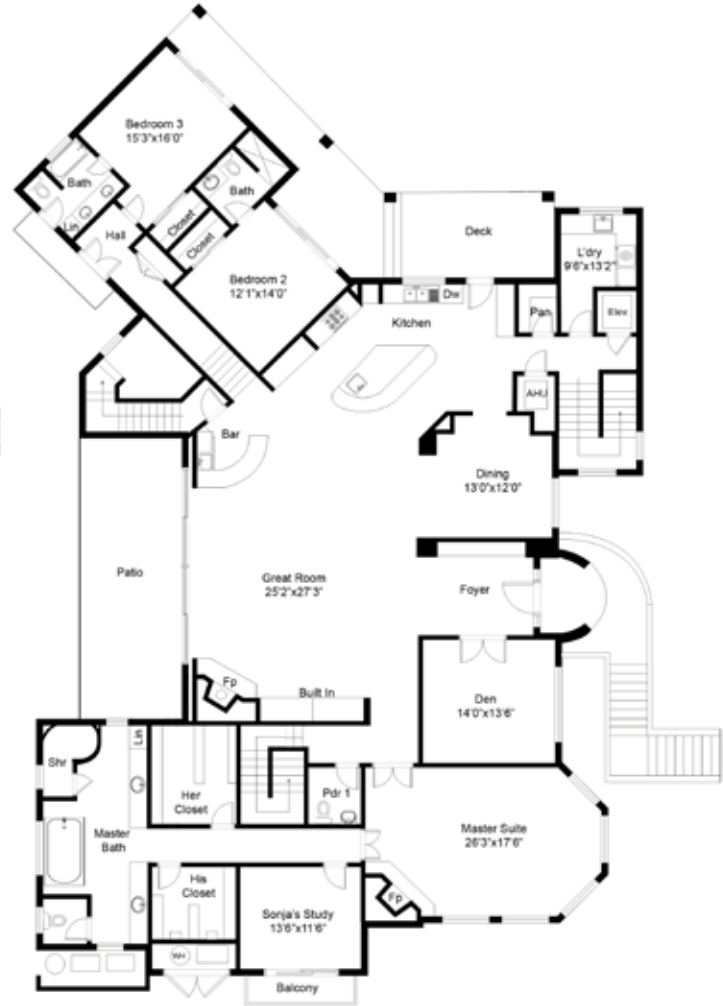

Troon Mountain Estates

at Troon Village

25572 N 113th Way
Scottsdale, Arizona 85255

LOWER LEVEL

MAIN LEVEL

Total : 6,640 SF

Russ
Lyon

Sotheby's
INTERNATIONAL REALTY