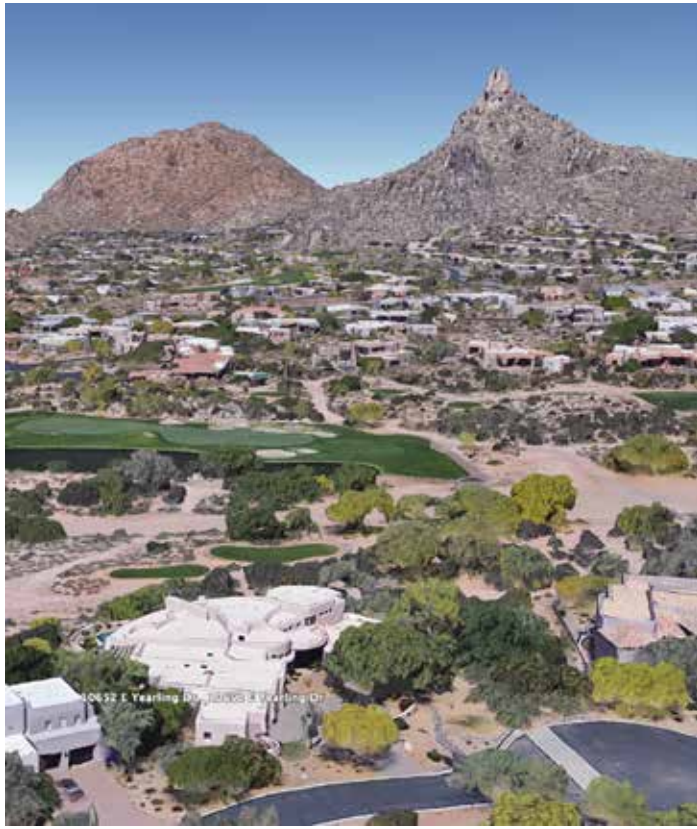

Windy Walk Estates

North Scottsdale

10652 E Yearling Drive
Scottsdale, Arizona 85255

Lisa: 602-320-8415
Matt: 480-390-0445
Laura: 480-390-5044

LisaLucky.com