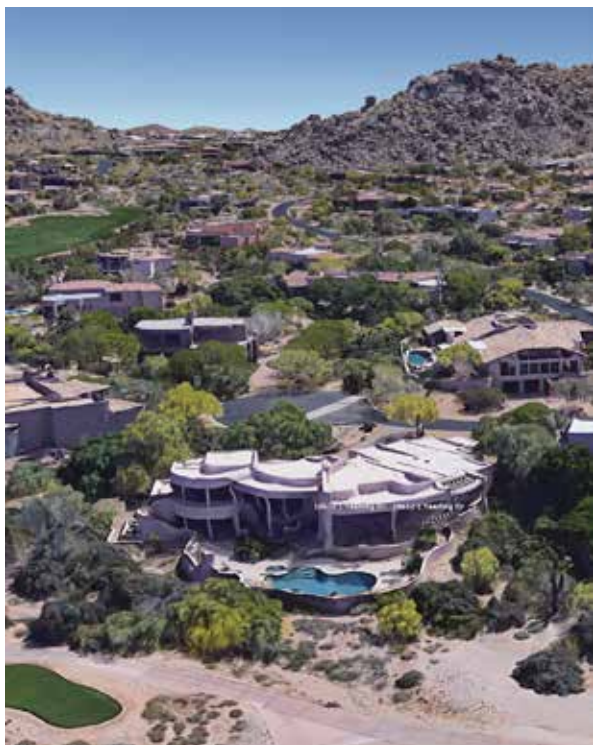

Windy Walk Estates

North Scottsdale

10652 E Yearling Drive
Scottsdale, Arizona 85255

Lisa: 602-320-8415
Matt: 480-390-0445
Laura: 480-390-5044

LisaLucky.com