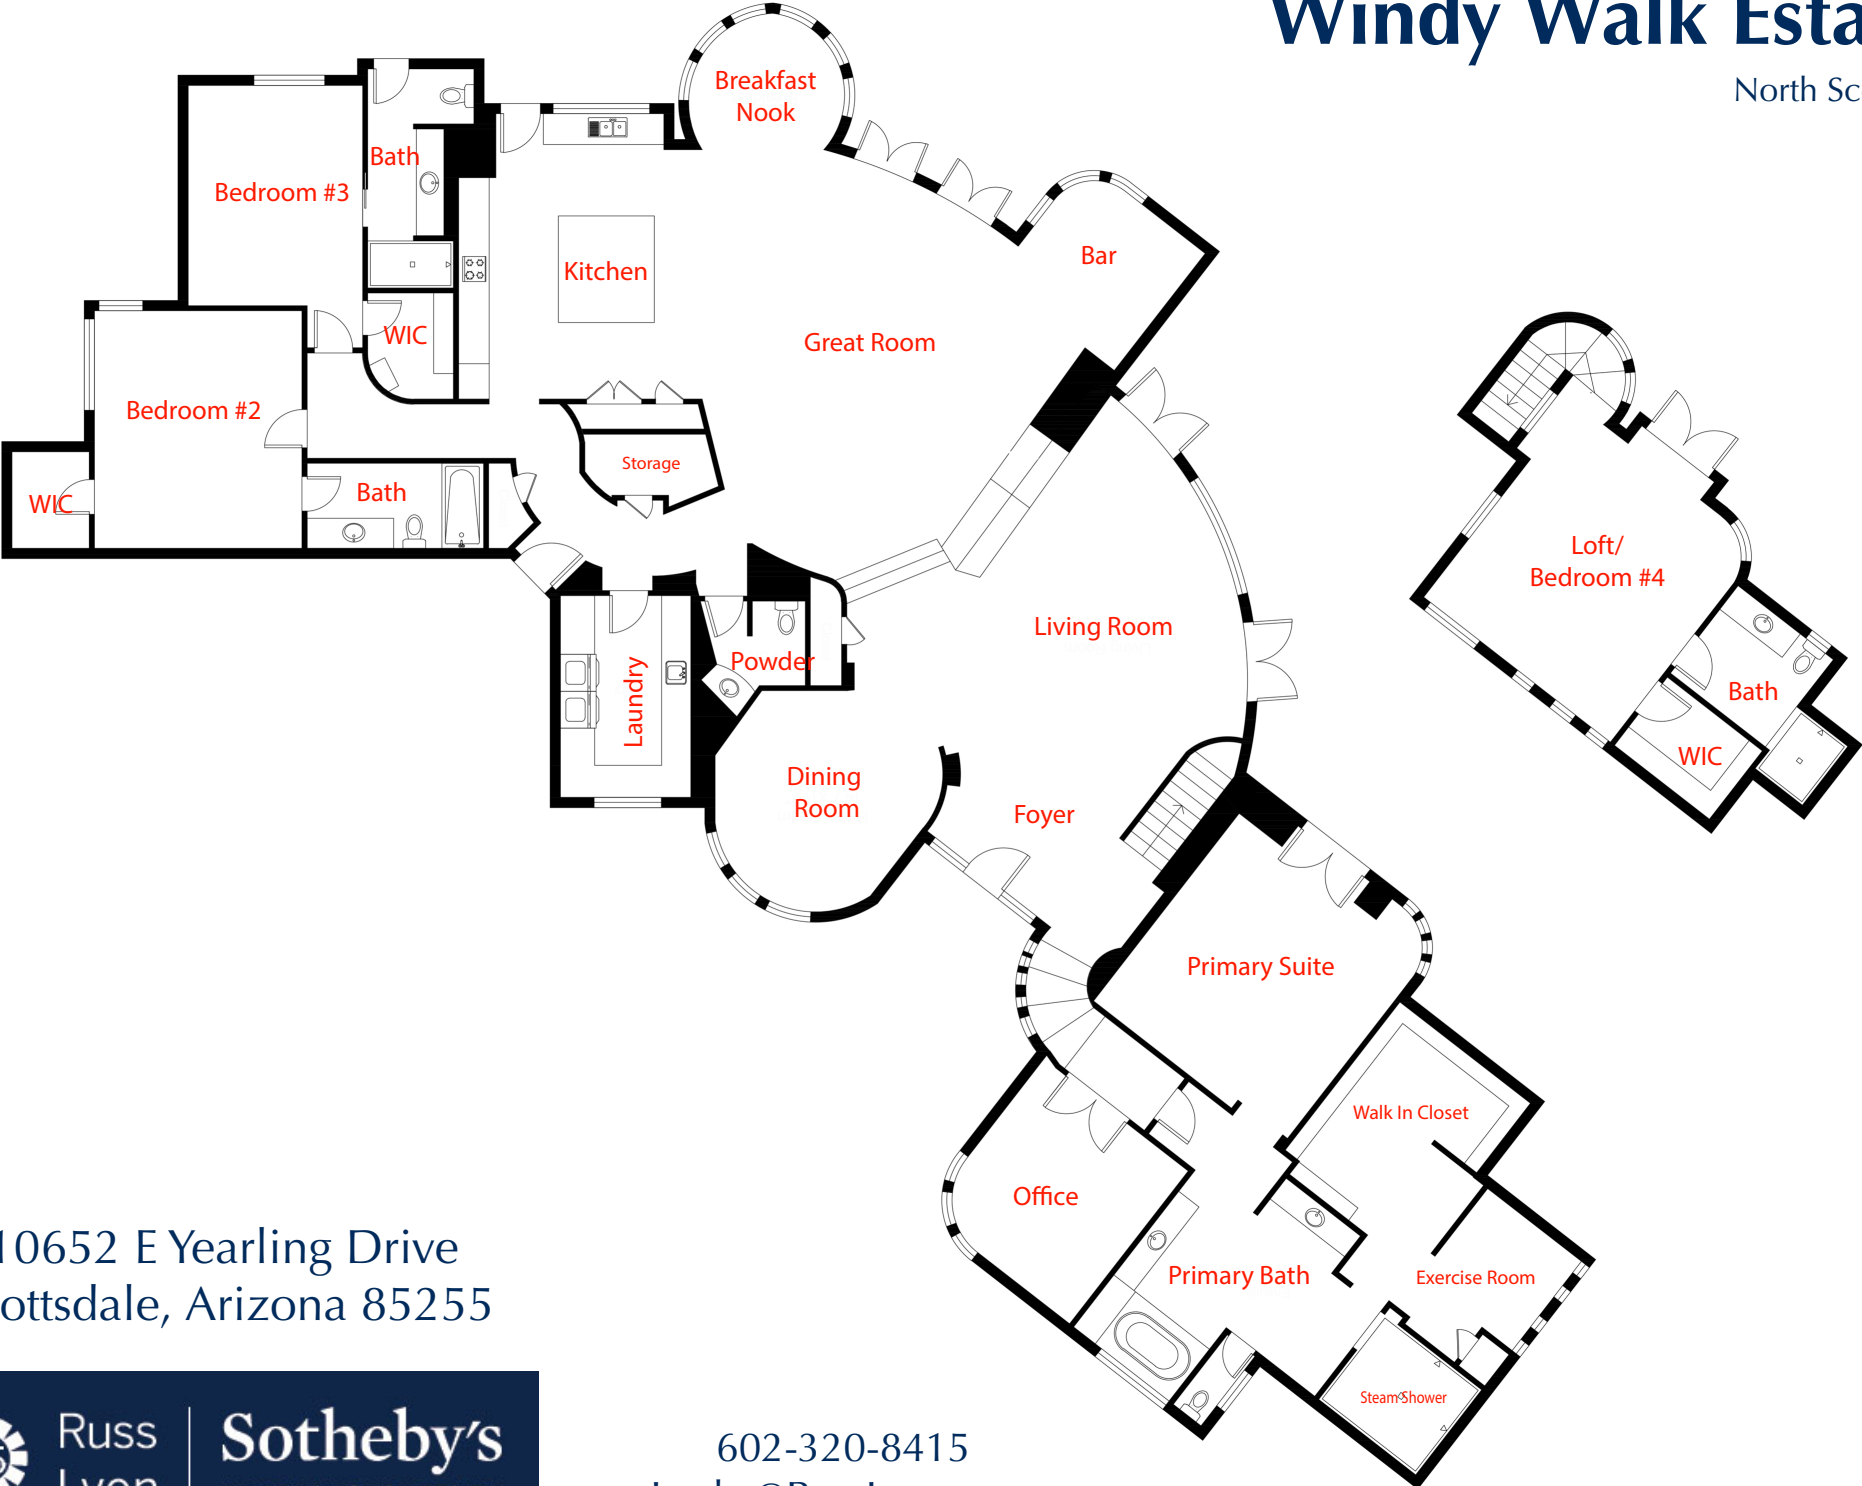

Windy Walk Estates

North Scottsdale

10652 E Yearling Drive
Scottsdale, Arizona 85255