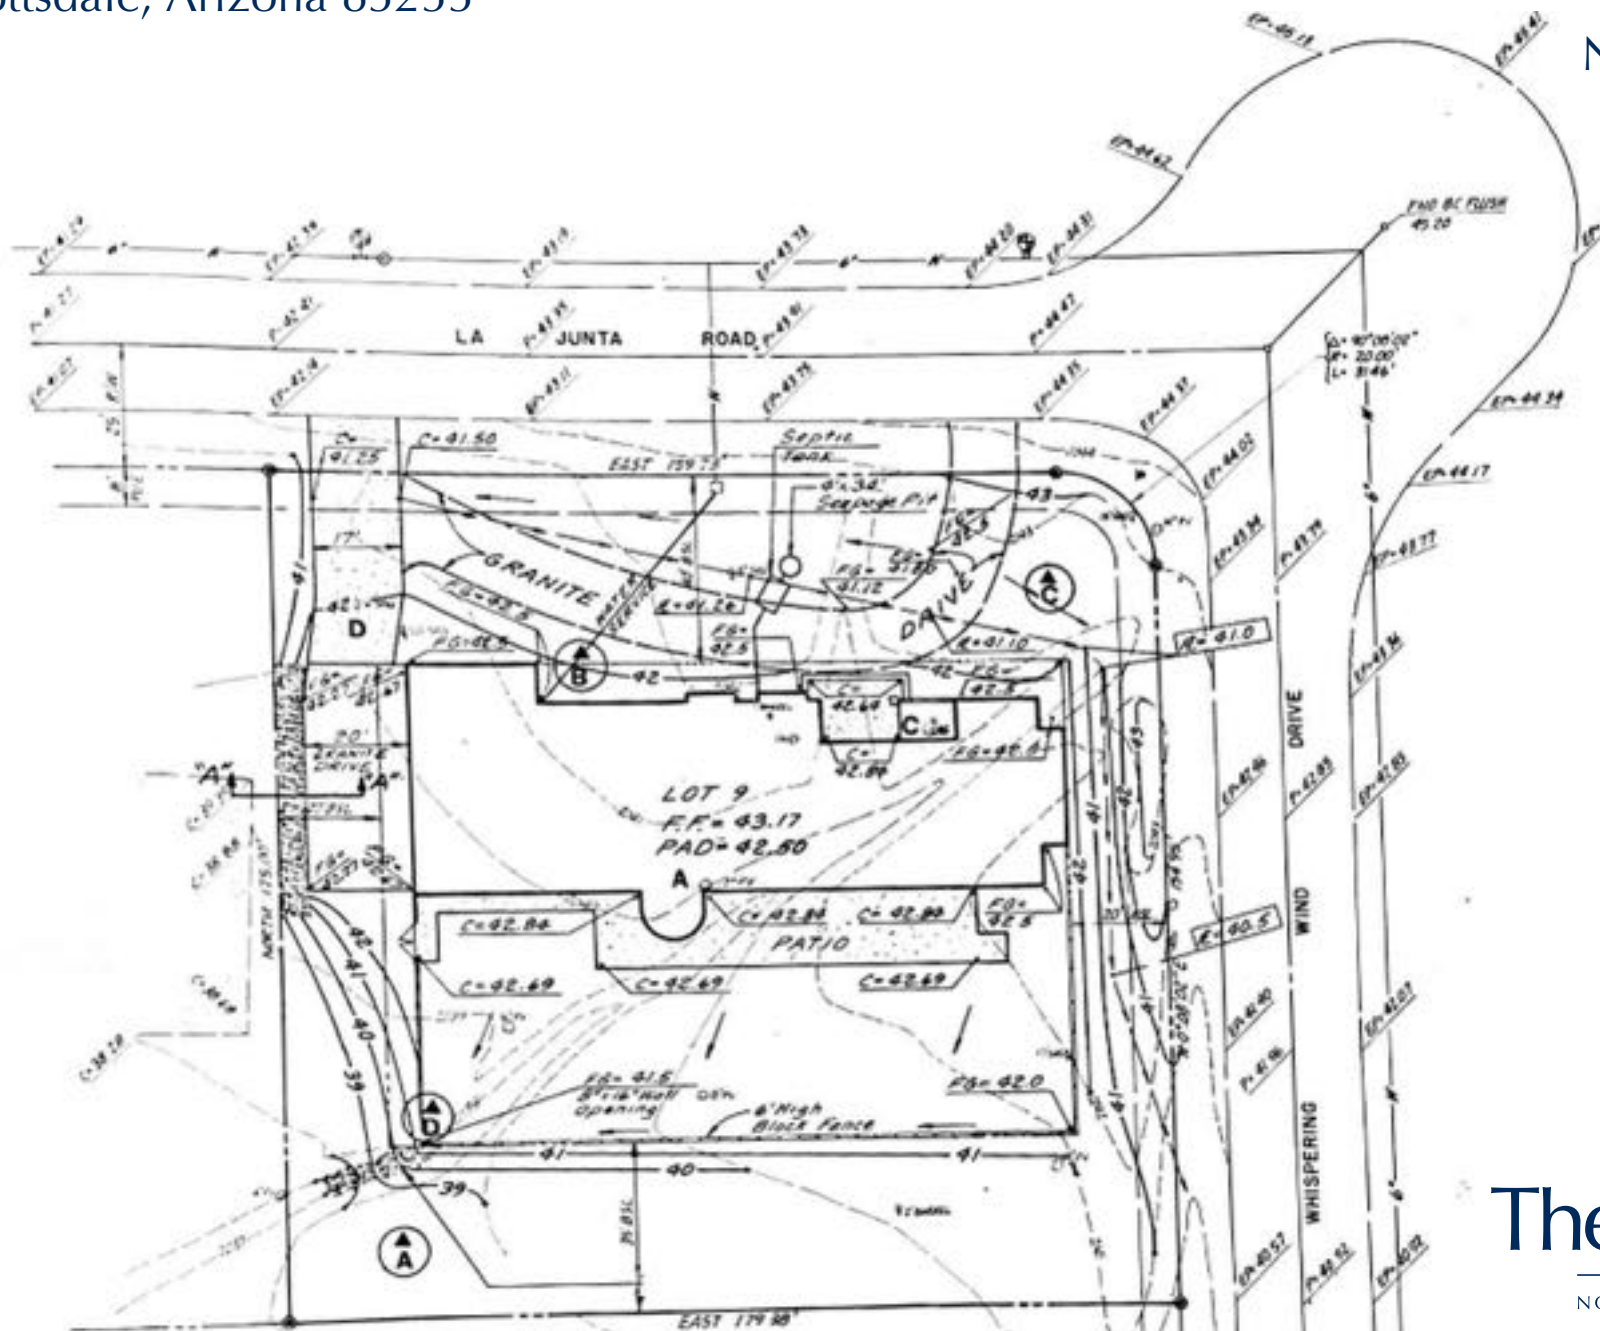

8433 E La Junta Road
Scottsdale, Arizona 85255

Pinnacle Peak Estates III

North Scottsdale

Site Plan

The Luckys

NORTH SCOTTSDALE

Cell: 602-320-8415
E-mail: Lucky@RussLyon.com