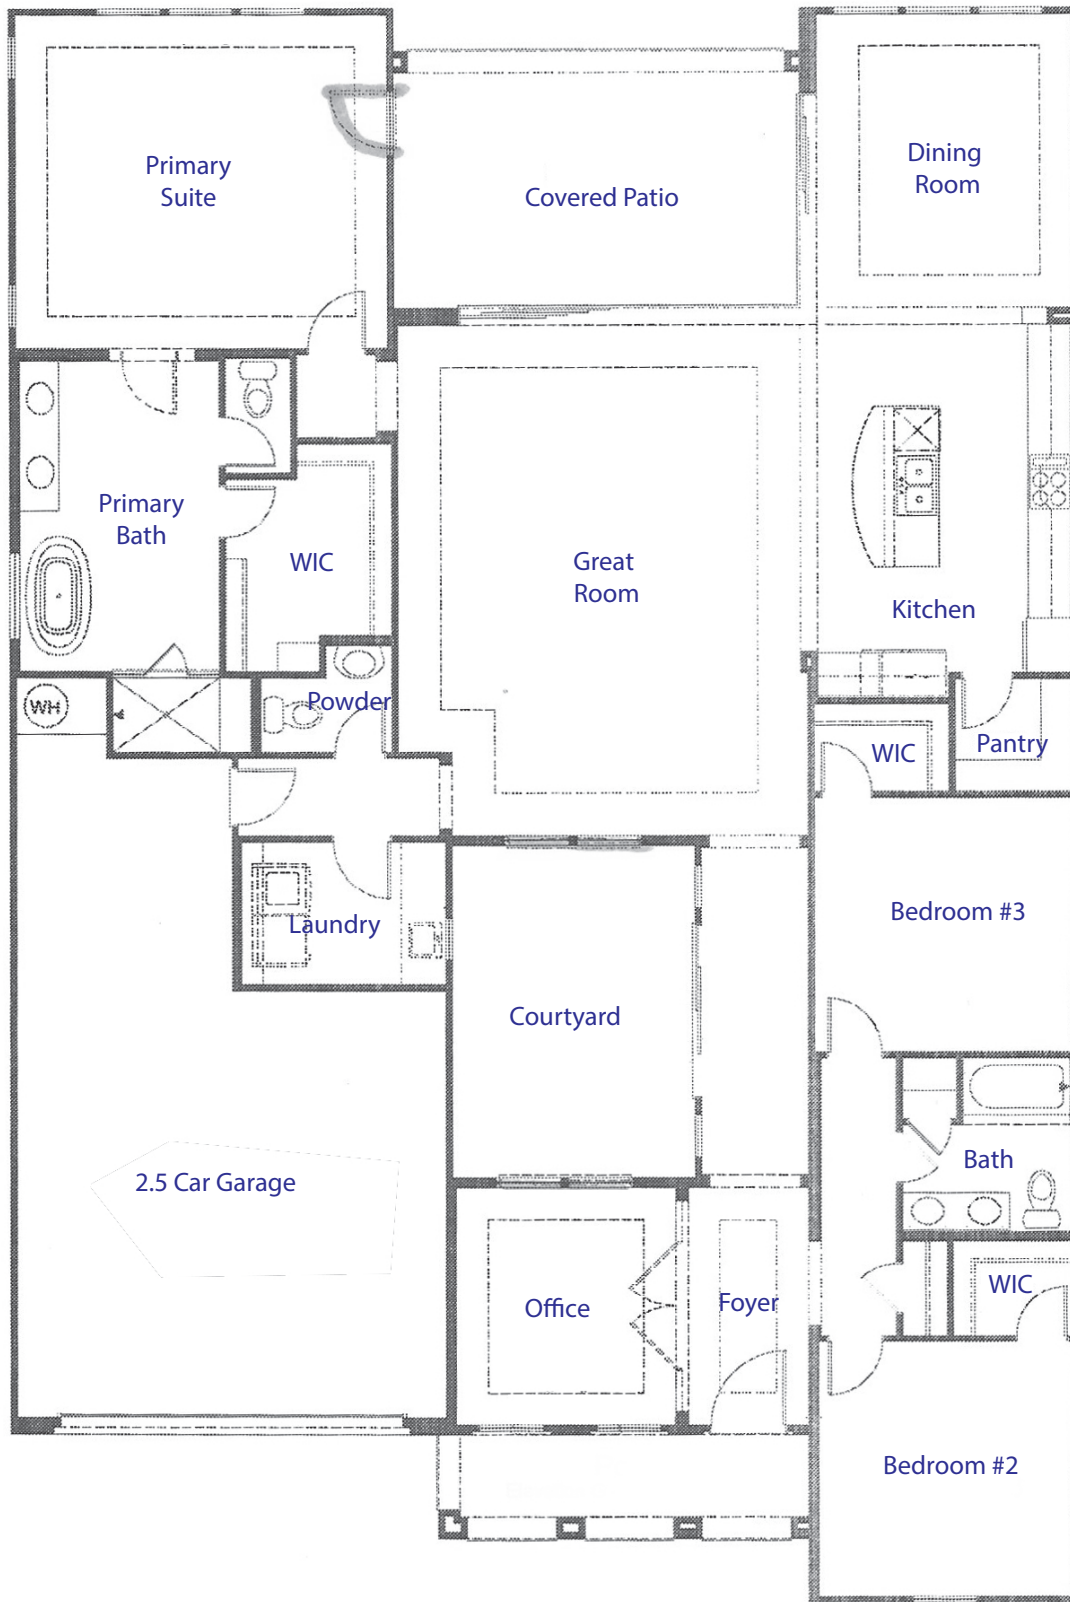

Floor Plan

Ironhorse

27122 N 109th Way

Russ
Lyon

Sotheby's
INTERNATIONAL REALTY

Cell: 602-320-8415
E-mail: Lucky@RussLyon.com

LisaLucky.com

The Luckys
NORTH SCOTTSDALE