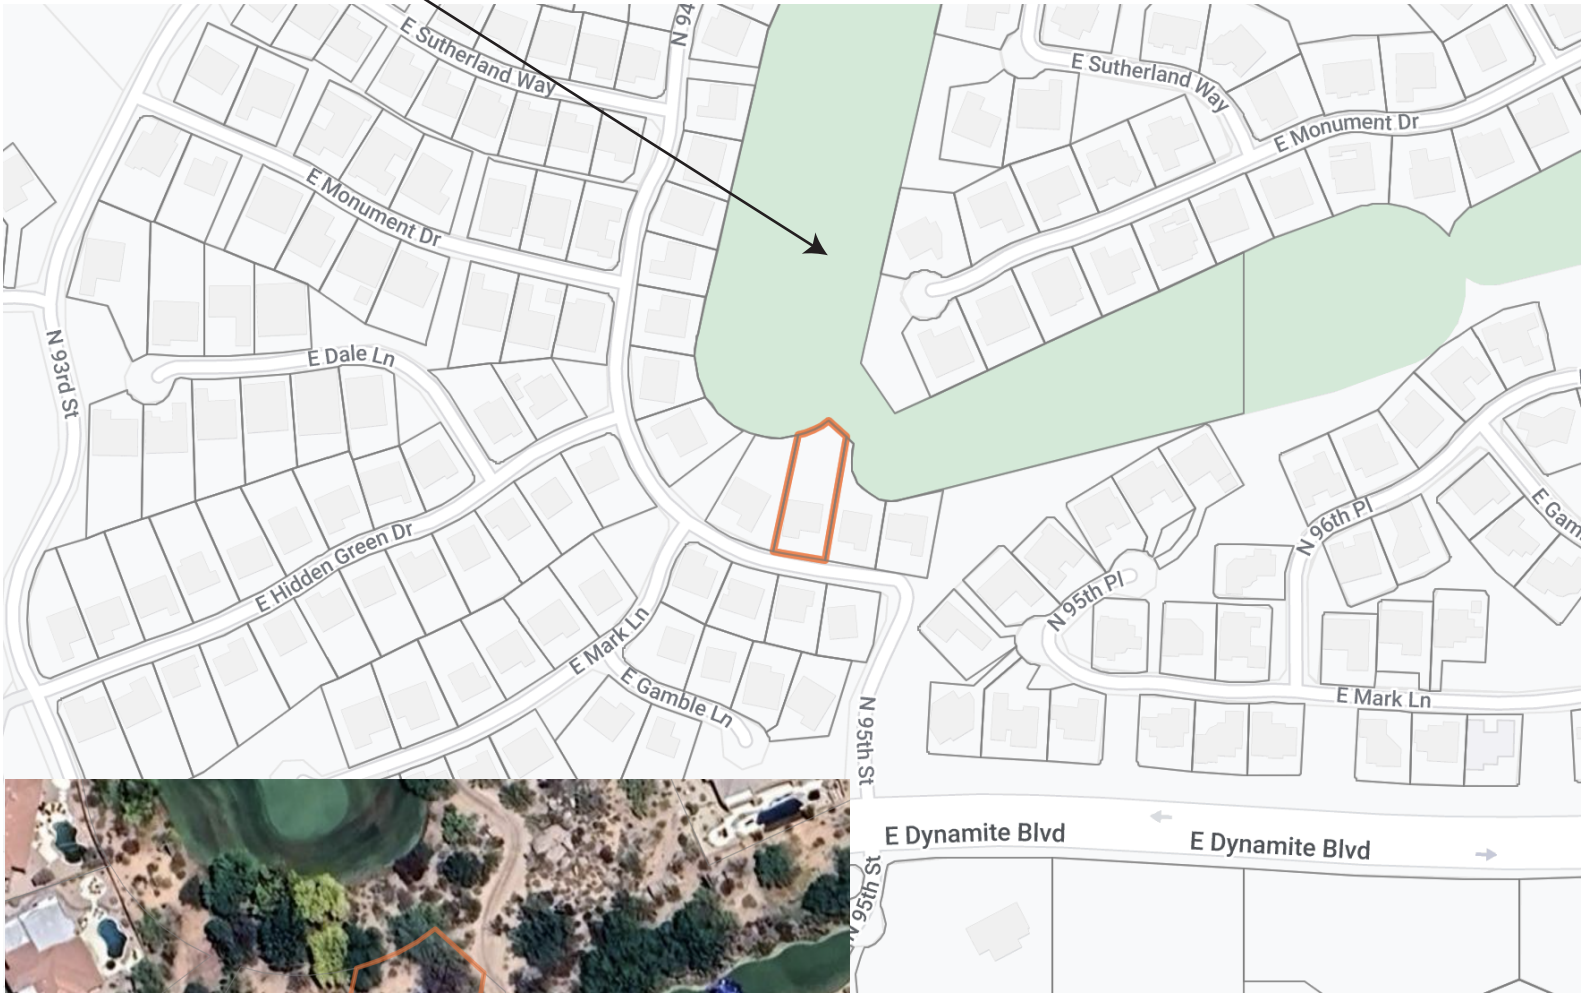

Skyline Estates

at Troon North

5th Fairway of Monument @ Troon North Golf Course

9466 E Mark Lane
Scottsdale, Arizona 85262

Lisa: 602-320-8415
Matt: 480-390-0445
Laura: 480-390-5044

LisaLucky.com