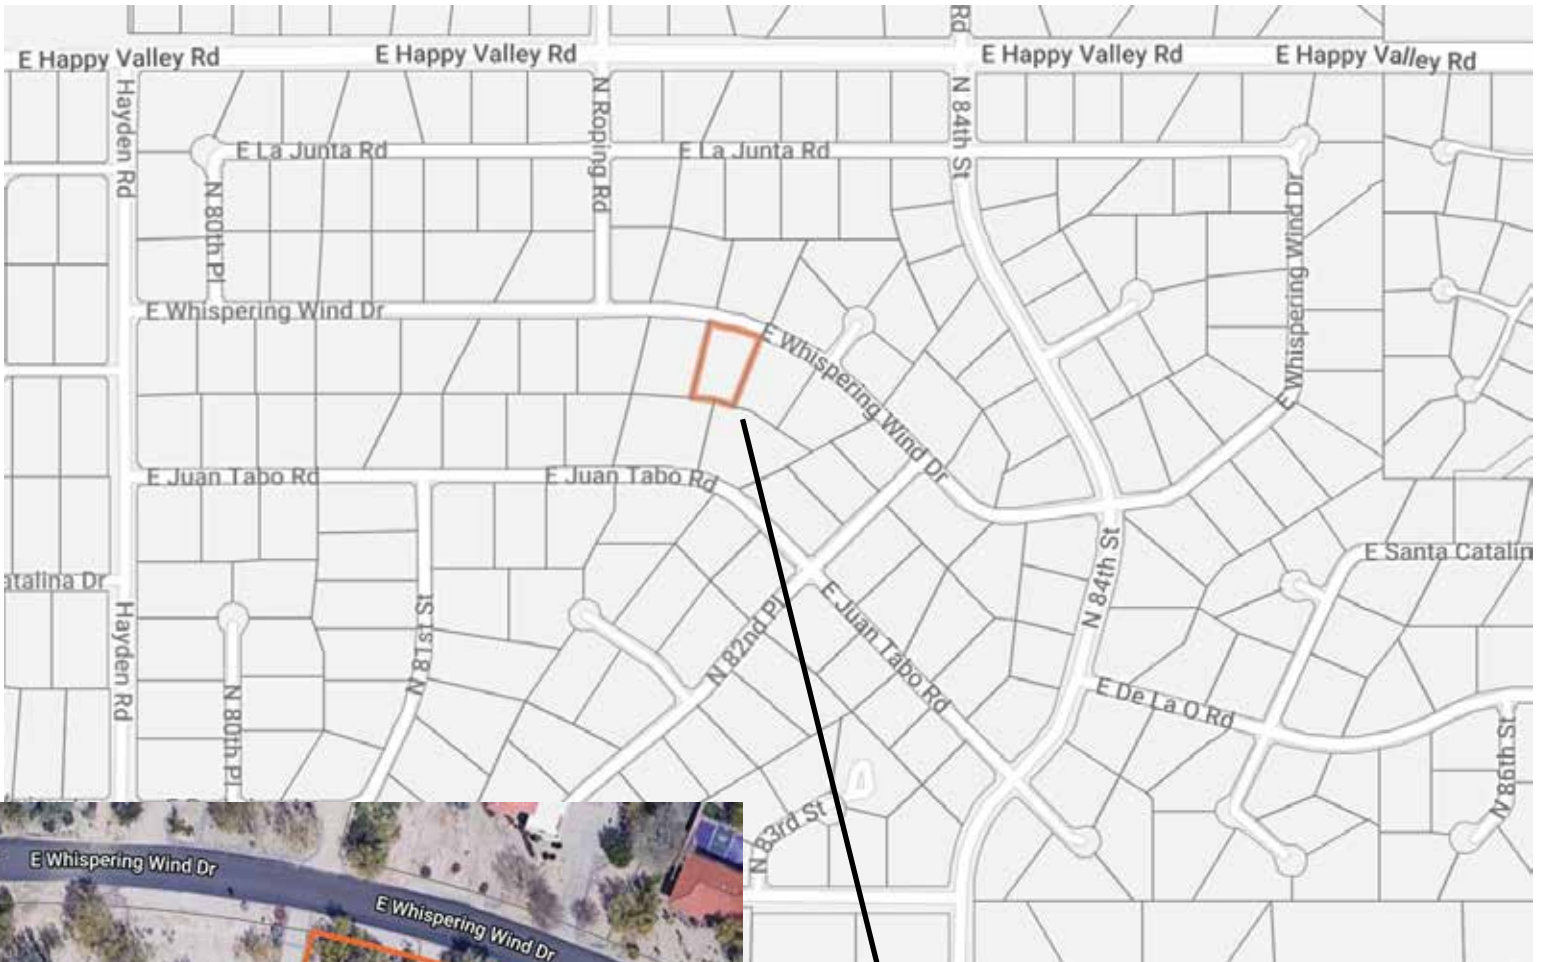

Pinnacle Peak Estates III

8171 E Whispering Wind Drive
Scottsdale, Arizona 85255

The Luckys
NORTH SCOTTSDALE

Russ
Lyon

Sotheby's
INTERNATIONAL REALTY

Lisa: 602-320-8415
Matt: 480-390-0445
Laura: 480-390-5044