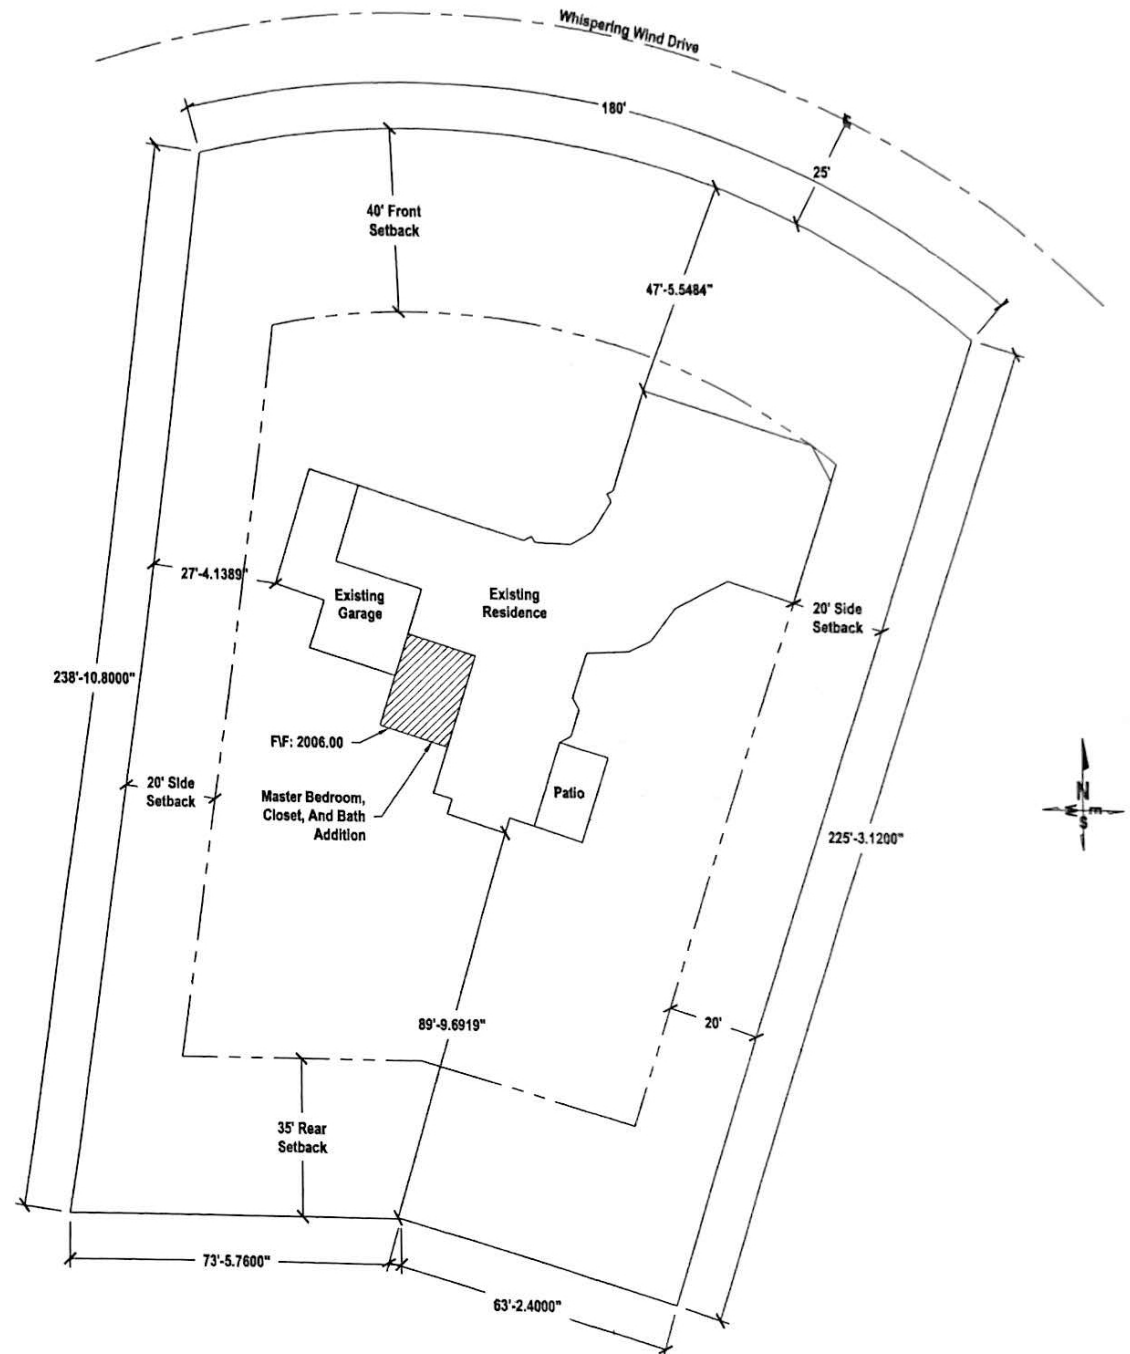

Pinnacle Peak Estates III

Site Plan

8171 E Whispering Wind Drive
Scottsdale, Arizona 85255

The Luckys
NORTH SCOTTSDALE

Lisa: 602-320-8415
Matt: 480-390-0445
Laura: 480-390-5044

LisaLucky.com

Russ
Lyon

Sotheby's
INTERNATIONAL REALTY