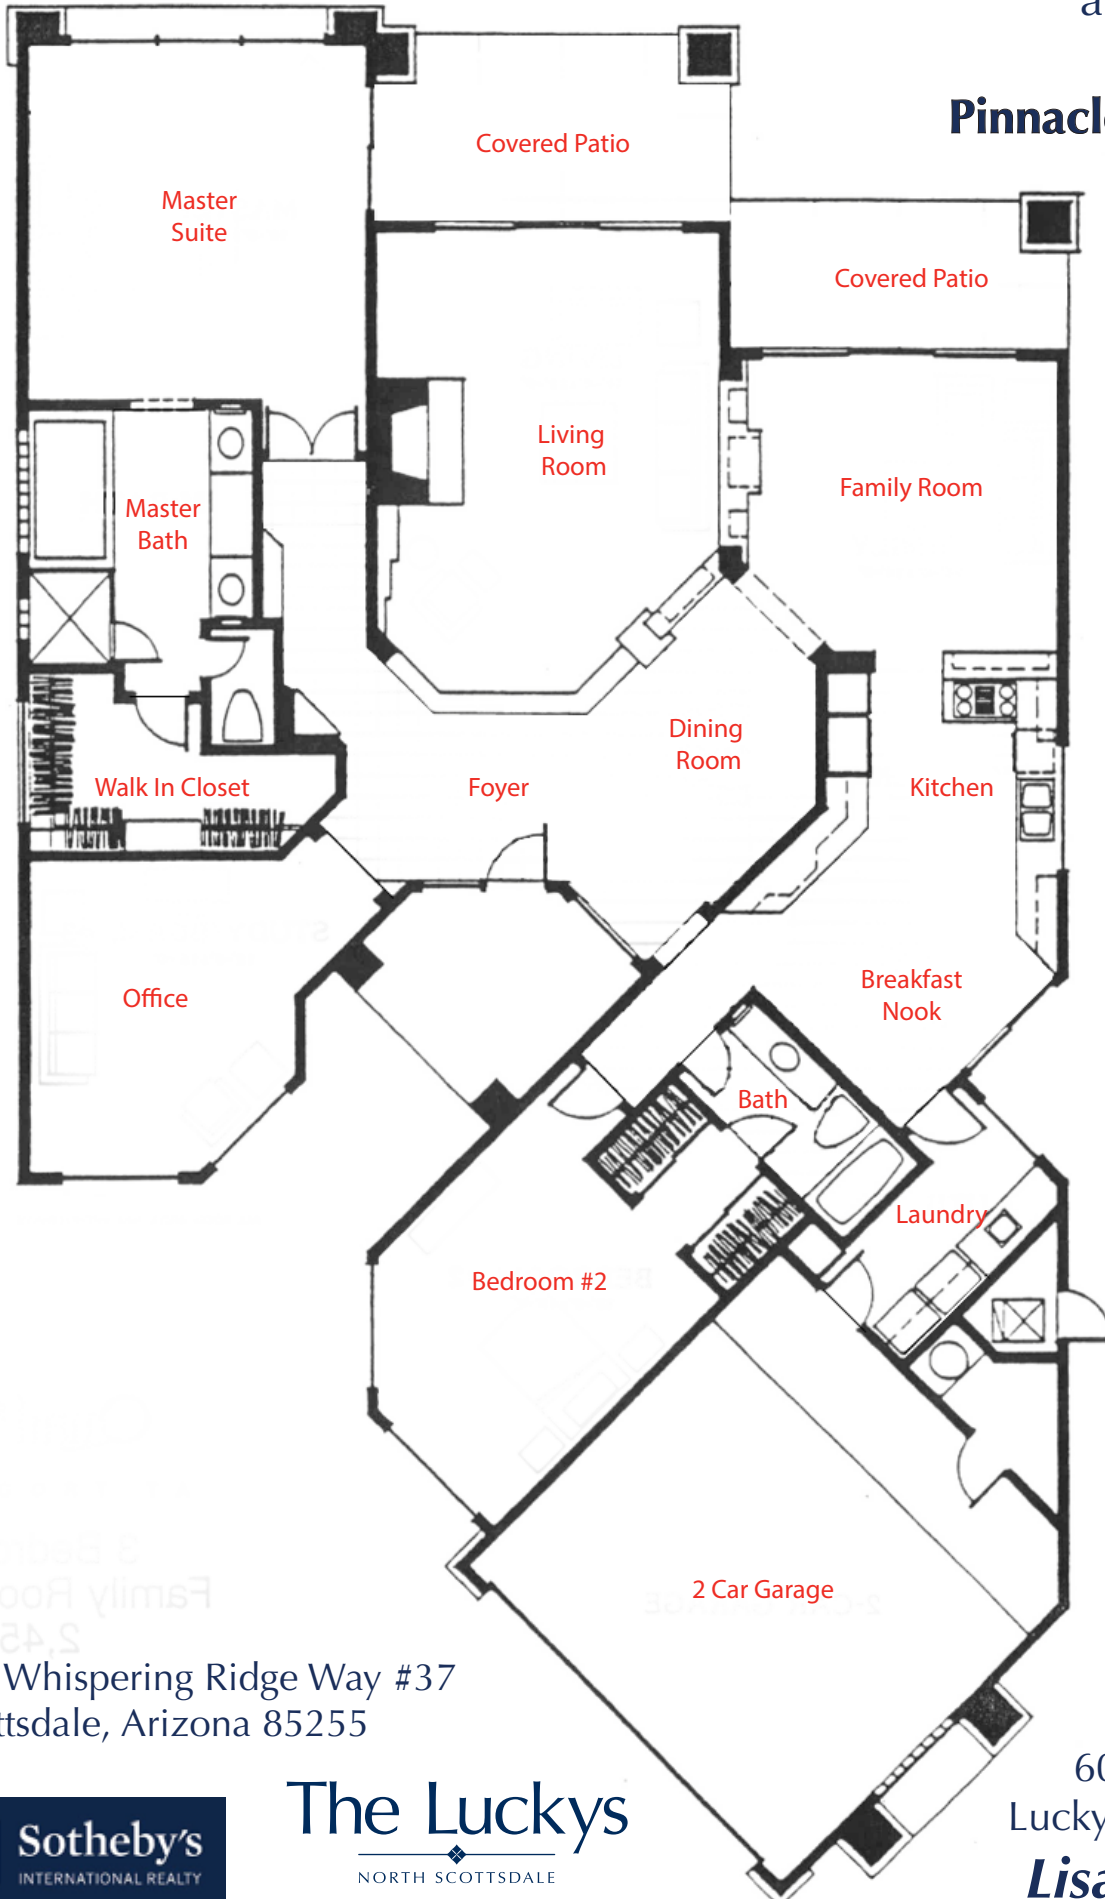

# Whispering Ridge

at Troon Village

## Pinnacle Floor Plan

24350 N Whispering Ridge Way #37  
Scottsdale, Arizona 85255

The Luckys  
NORTH SCOTTSDALE

602-320-8415  
Lucky@RussLyon.com  
[LisaLucky.com](http://LisaLucky.com)