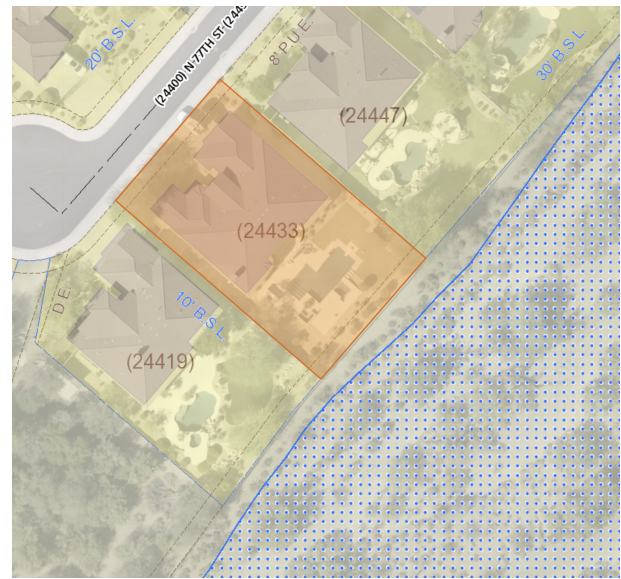

# Pinnacle Reserve East

24433 N 77th Street  
Scottsdale, Arizona 85255

Residential Common Area

Russ  
Lyon

Sotheby's  
INTERNATIONAL REALTY

602-320-8415  
Lucky@RussLyon.com  
***LisaLucky.com***

The Luckys  
NORTH SCOTTSDALE