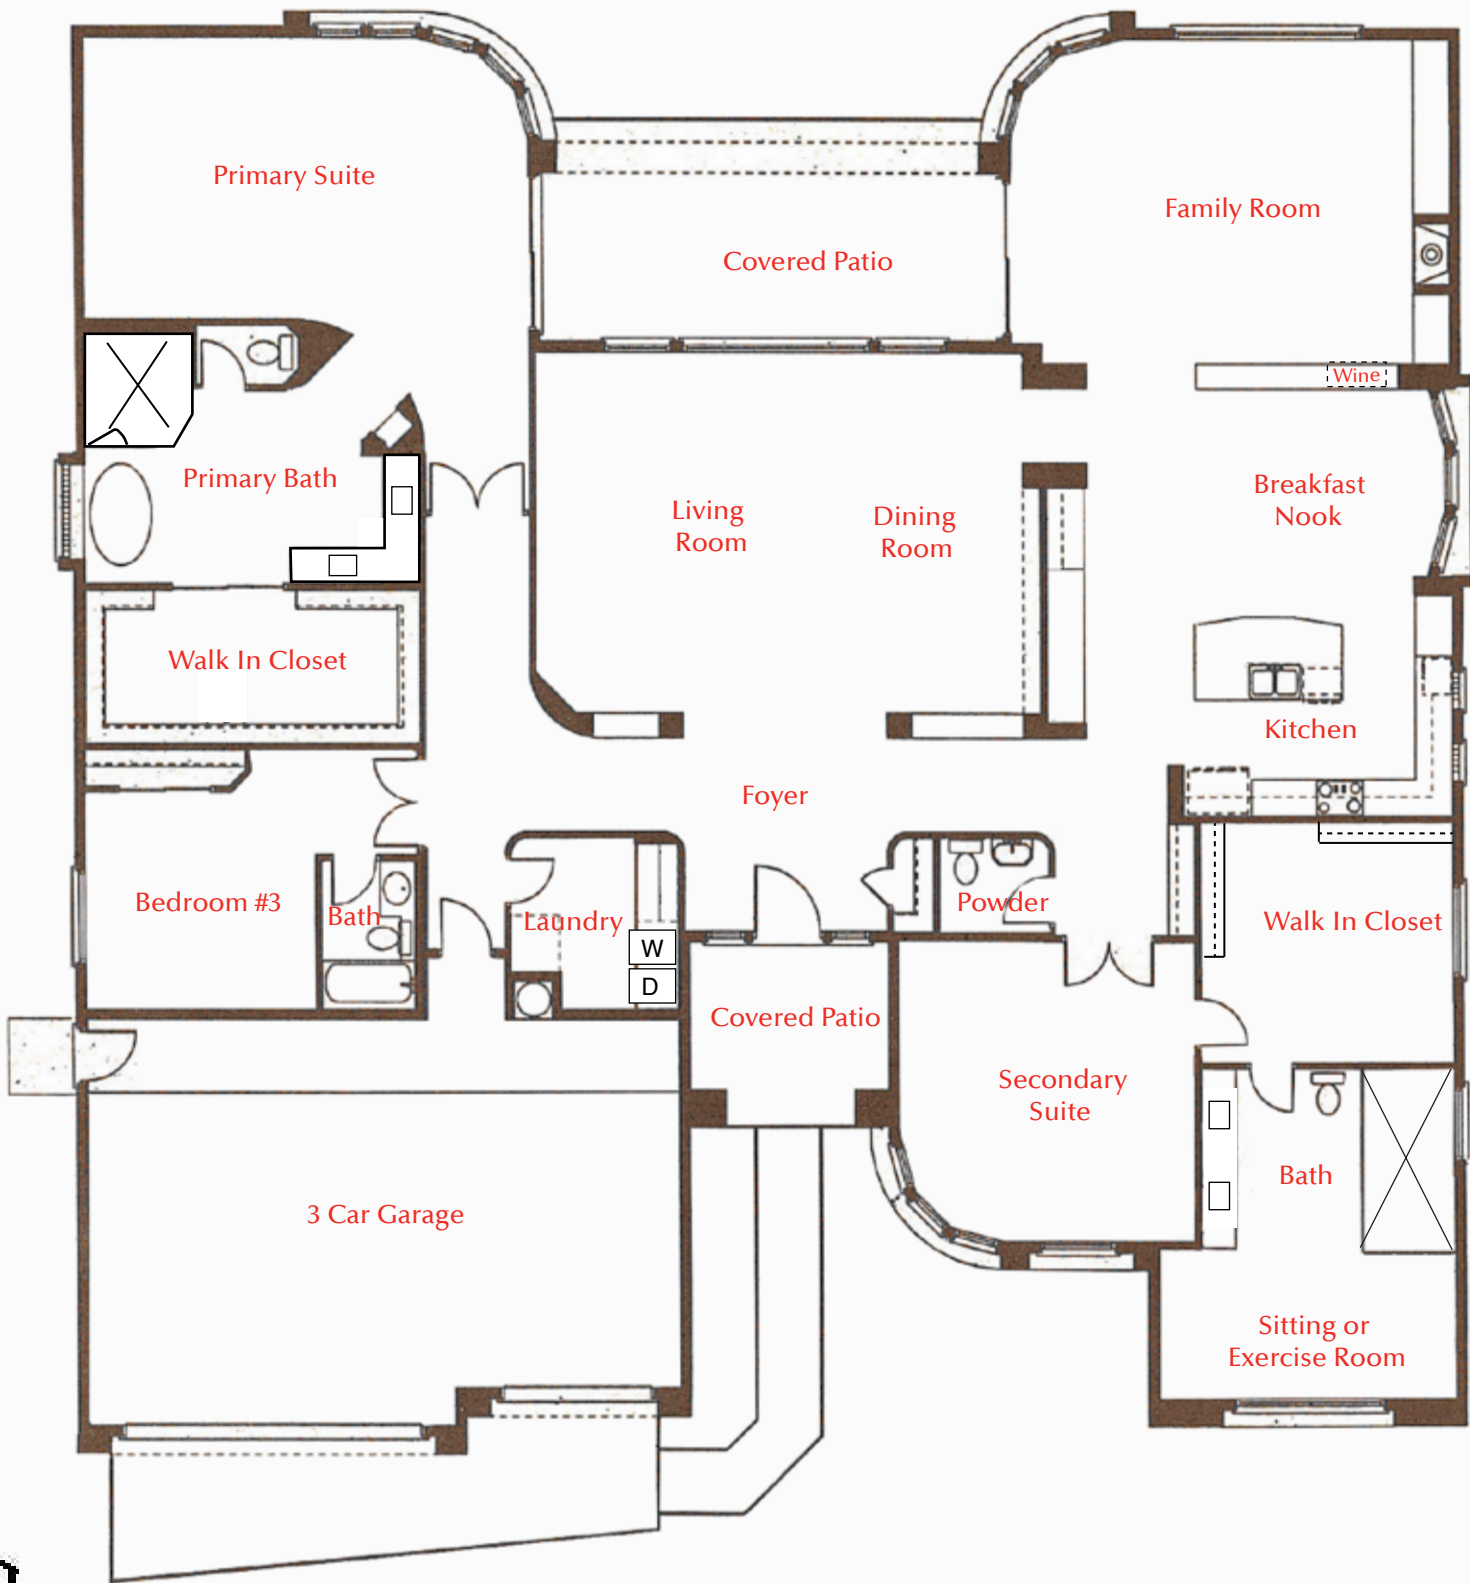

Pinnacle Reserve East

24433 N 77th Street
Scottsdale, Arizona 85255

Russ Lyon | Sotheby's INTERNATIONAL REALTY

602-320-8415
Lucky@RussLyon.com
LisaLucky.com

The Luckys
NORTH SCOTTSDALE