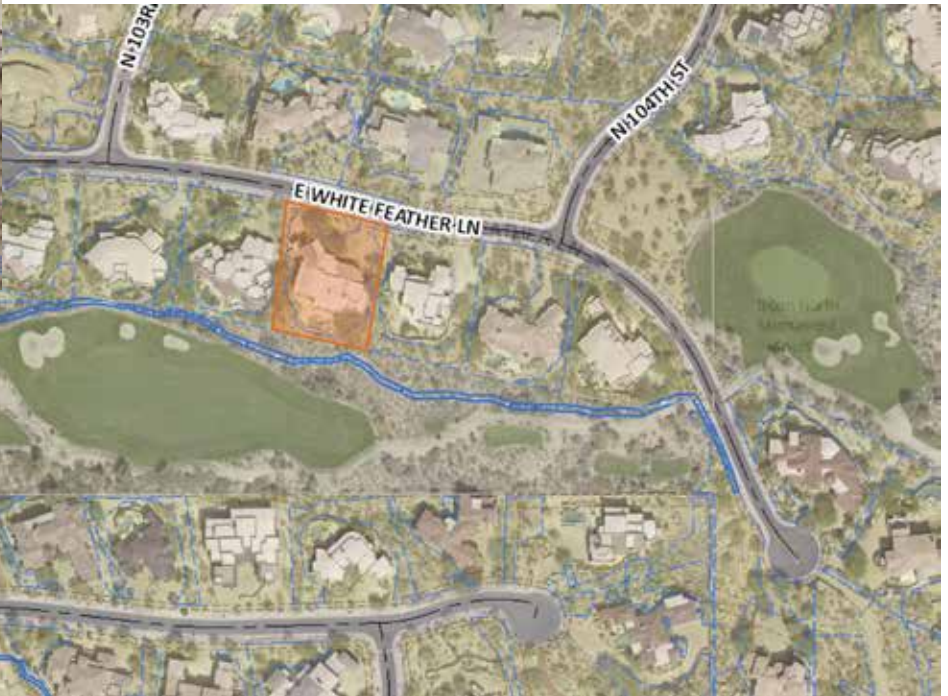

Pinnacle Canyon

at Troon North

10351 E White Feather Lane
Scottsdale, Arizona 85255

Lisa: 602-320-8415
Matt: 480-390-0445
Laura: 480-390-5044

The Luckys
NORTH SCOTTSDALE

Russ
Lyon

Sotheby's
INTERNATIONAL REALTY