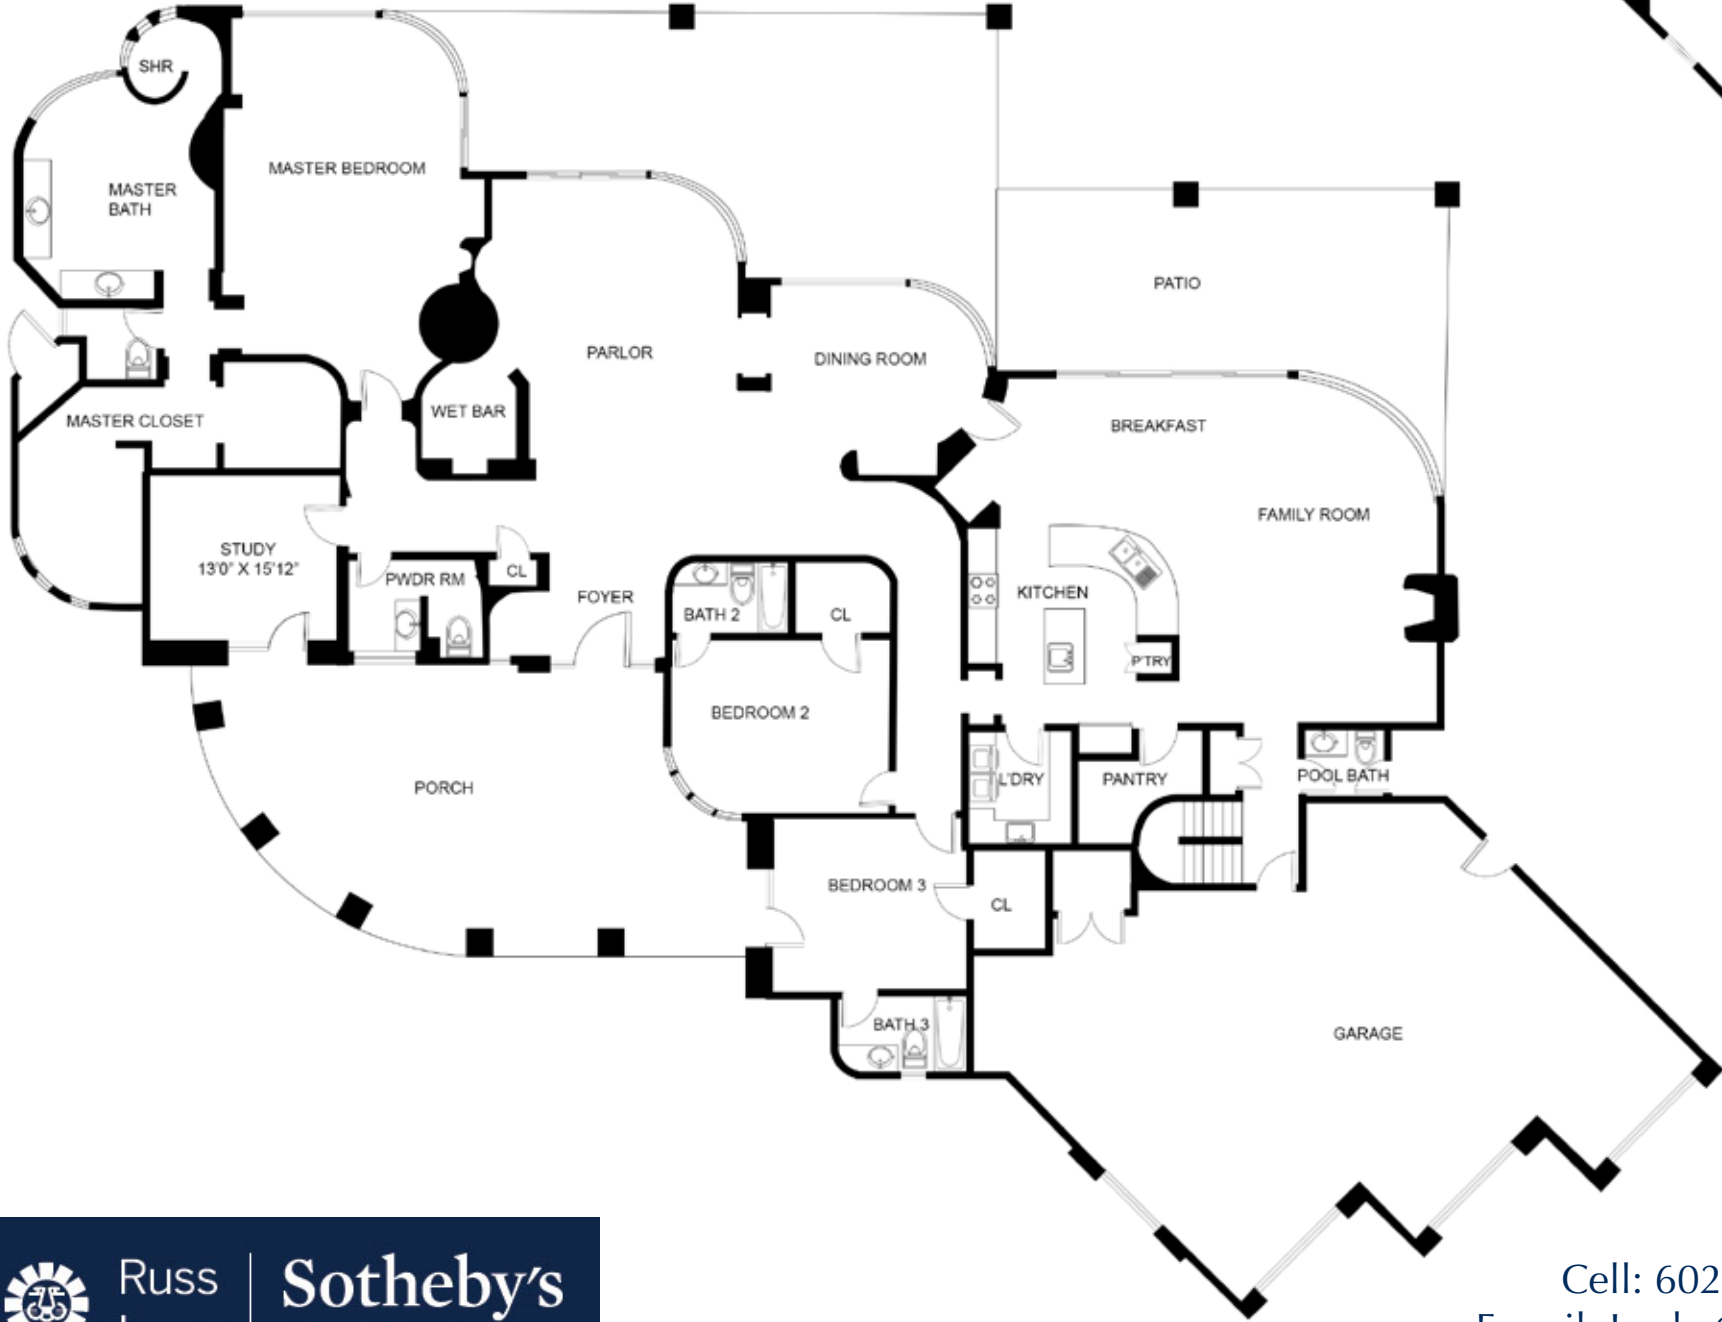

Pinnacle Canyon

Troon North

10351 E White Feather Lane
Scottsdale, Arizona 85262

Russ Lyon | Sotheby's
INTERNATIONAL REALTY

Cell: 602-320-8415
E-mail: Lucky@RussLyon.com