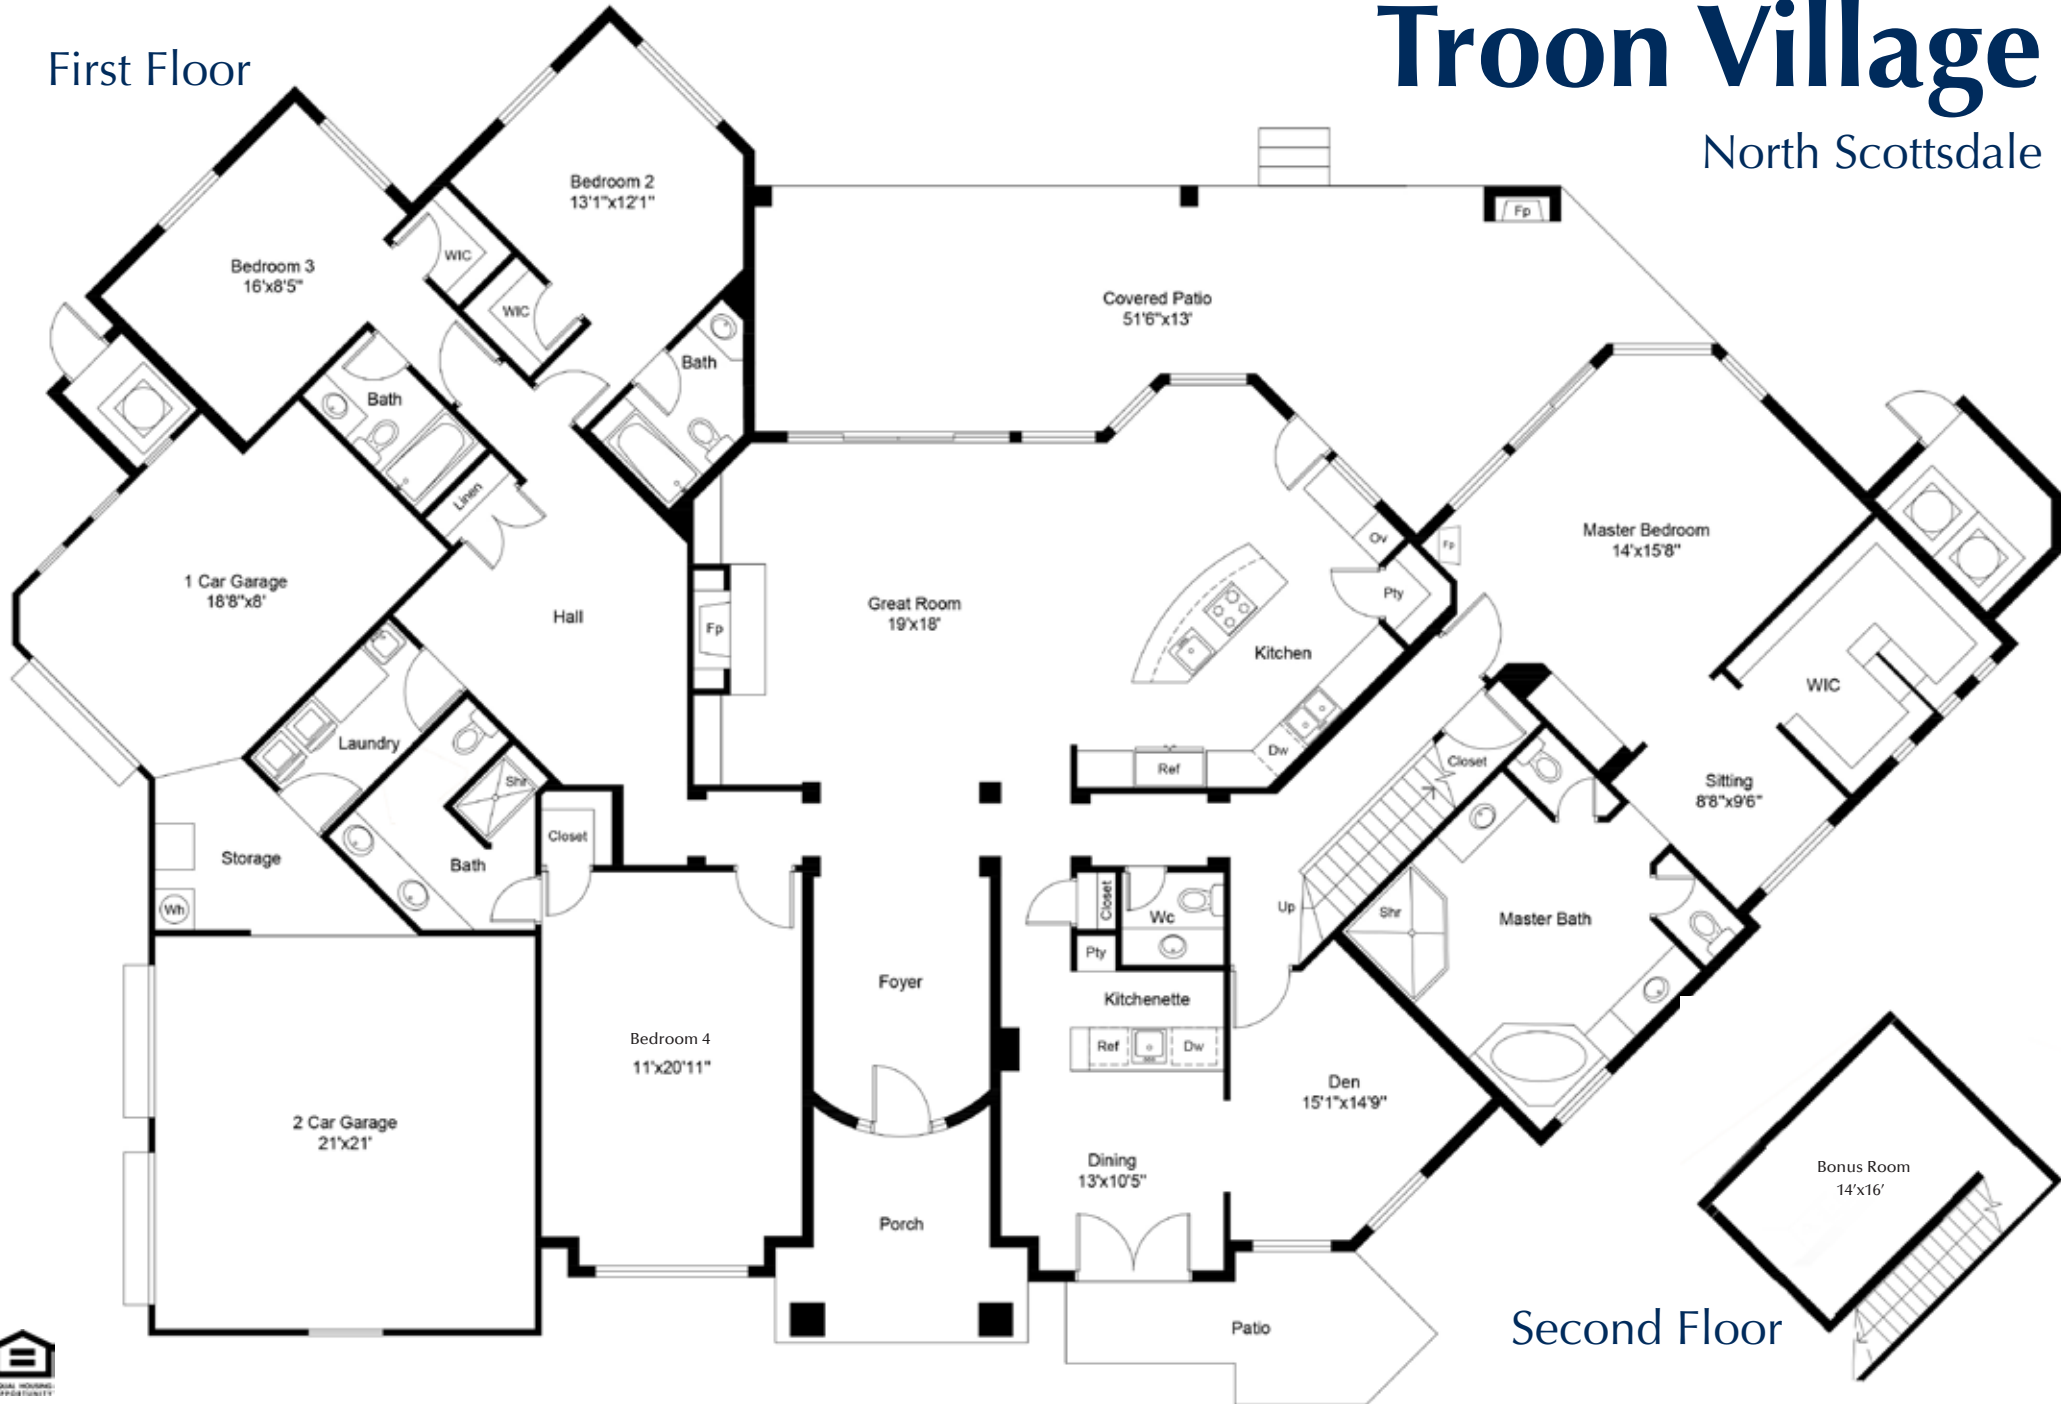

# Troon Village

North Scottsdale

First Floor

Second Floor

Russ Lyon | Sotheby's  
INTERNATIONAL REALTY

602-320-8415  
Lucky@RussLyon.com

11497 E Chama Road  
Scottsdale, Arizona 85255