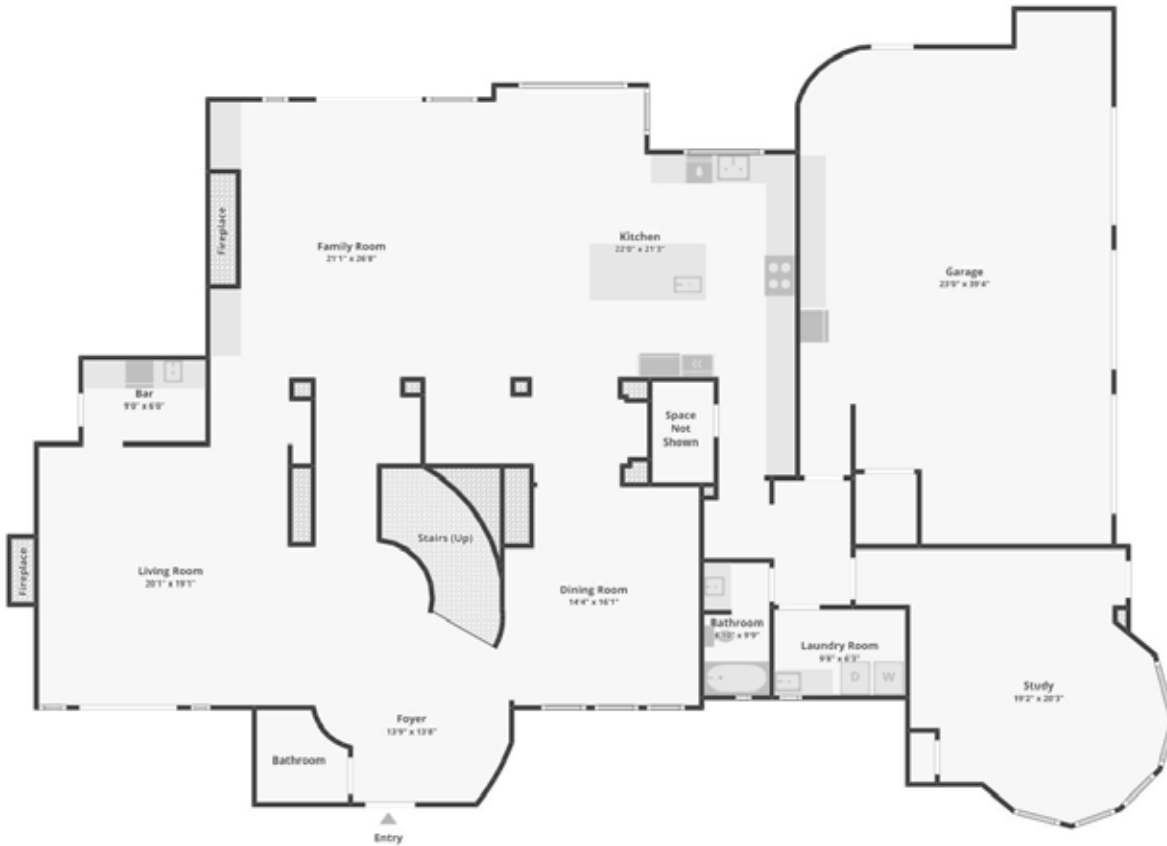

Troon Mountain Estates

24929 N 114th Street

FLOOR 1

FLOOR 2